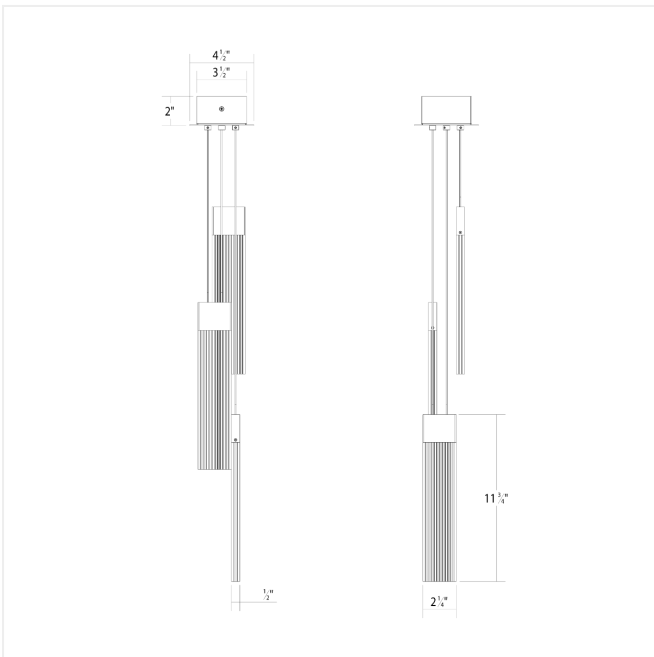

Project:

V Panels 3-Light Thin Chandelier Spec Sheet

SKU: 3093.14

Designed to celebrate the transformative quality of light, V Panels refract LED illumination outward as well as downward through the bottom panel edge. Each luminaire is capped with a crisp rectilinear top. These chandeliers are available in multiple configurations, with luminaires of various heights and widths. V Panels is also available as a [single pendant](#), in multiple sizes.

Scaled for residential, hospitality and commercial settings for an enduring modern presence.

Learn more: <https://sonnemanlight.com/v-panels-chandelier>

Type #:

Dimensions

Height:	11.75"
Width:	3"
Length:	3.25"
Hanging Details:	20' Adjustable Cord
Size:	3 Light Thin

Electrical Specs

Bulb(s) Included?:	Yes
Bulb 1 Type:	Integral LED
Bulb Quantity:	3
Input Voltage:	120-277VAC
Wattage:	15
Initial Lumens:	1400
Kelvin:	3000K
CRI:	90
Power Supply Type:	Driver
Power Supply Quantity:	1
Power Supply Location:	Canopy
Dimming Type:	TRIAC/ELV/0-10V

Installation

Installation:	Licensed electrician required
Sloped Ceiling Compatible?:	Compatible up to 45°
Installation Orientation:	N/A
Cord Length:	20' Adjustable Cord
Minimum Hanging Height:	13"
Maximum Hanging Height:	250"
Orientation:	N/A