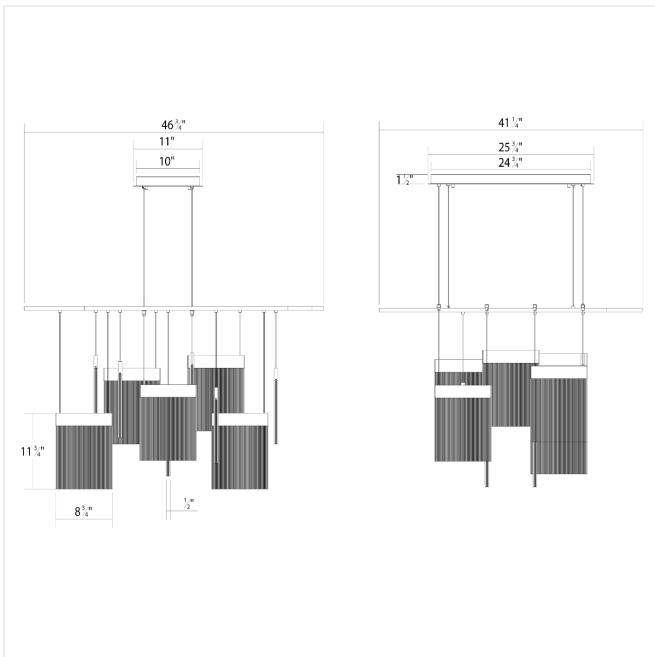

Project:

V Panels Large Chandelier Spec Sheet

SKU: 3097.14

Designed to celebrate the transformative quality of light, V Panels refract LED illumination outward as well as downward through the bottom panel edge. Each luminaire is capped with a crisp rectilinear top. These chandeliers are available in multiple configurations, with luminaires of various heights and widths. V Panels is also available as a [single pendant](#), in multiple sizes.

Scaled for residential, hospitality and commercial settings for an enduring modern presence.

Learn more: <https://sonnemanlight.com/v-panels-chandelier>

Type #:

Dimensions

Height:	11.75"
Width:	41.25"
Length:	46.75"
Hanging Details:	20' Adjustable Cord
Size:	Large Intersections

Electrical Specs

Bulb(s) Included?:	Yes
Bulb 1 Type:	Integral LED
Bulb Quantity:	11
Input Voltage:	120-277VAC
Wattage:	160
Initial Lumens:	15000
Kelvin:	3000K
CRI:	90
Power Supply Type:	Driver
Power Supply Quantity:	3
Power Supply Location:	Canopy
Dimming Type:	TRIAC/ELV/0-10V

Installation

Installation:	Licensed electrician required
Sloped Ceiling Compatible?:	Compatible up to 45°
Installation Orientation:	N/A
Cord Length:	20' Adjustable Cord
Minimum Hanging Height:	15"
Maximum Hanging Height:	250"
Orientation:	N/A