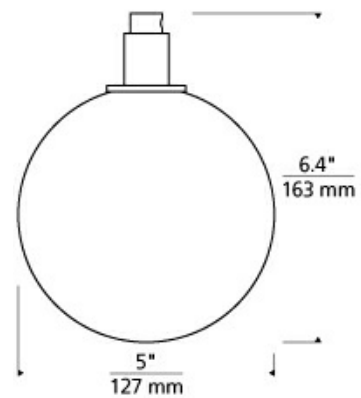

Aged Brass

LAMPING

Rated for up to (19) 5 watt MAX. E12 candelabra base lamps (Lamp Not Included), LED version includes (19) 120 volt 2 watt 160 delivered lumen (3278.3 total delivered lumens) 90 CRI 2700K E12 base LED vintage tubular lamps. Fixture provided with 10 feet of field-cutttable black cloth cord. Dimmable with most LED compatible ELV and TRIAC dimmers.

Aged Brass

ORDERING INFORMATION

700GMBMP SHAPE OR SIZE	COLOR	FINISH	LAMP
19 19-LITE CHANDELIER	C CLEAR	R AGED BRASS S SATIN NICKEL	NO LAMP -LED927 LED 90 CRI 2700K 120V (T20/T24)

700GMBMP _____

JOB NAME _____

NOTES _____

GAMBIT 19-LIGHT CHANDELIER

SPECIFICATIONS

HARDWARE MATERIAL	Metal
SHADE MATERIAL	Glass
NET WEIGHT	7.5 lbs
HEIGHT	6.4in
WIDTH	22.3in
LENGTH	25in
UP LIGHT / DOWN LIGHT / BOTH?	
WET LISTED	
DAMP LISTED	Yes
DRY LISTED	
MIN. HANGING HEIGHT	18.4in
MAX HANGING HEIGHT	126.4in
TOTAL CORD LENGTH	120in
TOTAL STEM LENGTH	
STEM QTY	
SLOPED CEILING ADAPTABLE?	Yes 35° Max
GENERAL LISTING	ETL Listed
INCLUDES	