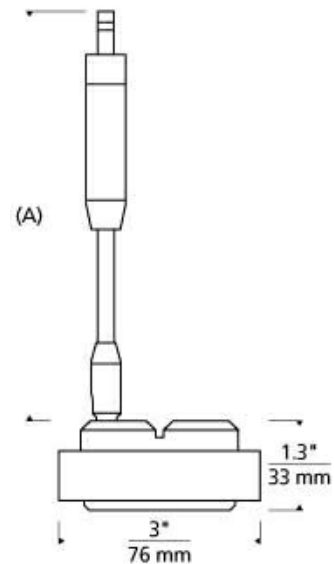

## SPECIFICATIONS

HARDWARE MATERIAL	Metal
SHADE MATERIAL	
NET WEIGHT	0.79 lbs
HEIGHT	1.3in
WIDTH	3in
LENGTH	3in
BEAM SPREAD	
UP LIGHT / DOWN LIGHT / BOTH?	
WET LISTED	
DAMP LISTED	
DRY LISTED	Yes
MIN. HANGING HEIGHT	4.8in
MAX HANGING HEIGHT	4.8in
TOTAL CORD LENGTH	
SLOPED CEILING ADAPTABLE?	No
GENERAL LISTING	ETL Listed
INCLUDES	