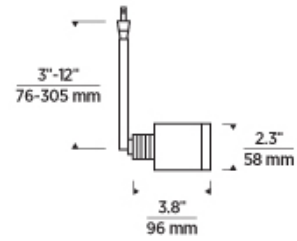

Note. MP includes 4" Round Flush Canopy. For custom stem lengths, please contact the Quotes Department. White finish option ships with Satin Nickel system connector.

700 _____ TLM _____

JOB NAME _____

NOTES _____

SPECIFICATIONS

PRIMARY MATERIAL	Metal
SHADE MATERIAL	Metal
NET WEIGHT	1.03 lbs
HEIGHT	2.3in
WIDTH	3.8in
LENGTH	2.3in
BEAM SPREAD	
UP LIGHT / DOWN LIGHT / BOTH?	
WET LISTED	
DAMP LISTED	
DRY LISTED	
MIN. HANGING HEIGHT	3in
MAX HANGING HEIGHT	3in
TOTAL CORD LENGTH	
SLOPED CEILING ADAPTABLE?	No
GENERAL LISTING	ETL Listed
INCLUDES	