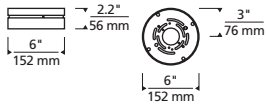

CIRQUE SMALL
shown in bronze

CIRQUE SMALL
shown in charcoal

* Visit techlighting.com for specific warranty limitations and details.

ORDERING INFORMATION

PRODUCT	SHAPE	CRI/CCT	FINISH	VOLTAGE
7000WCQ	S SMALL - 6"	930 90 CRI, 3000K 940 90 CRI, 4000K INC INCANDESCENT*	Z BRONZE H CHARCOAL	120 120V 277 277V

*120V ONLY

CIRQUE SMALL WALL/CEILING

Cirque Small

PHOTOMETRICS*

*For latest photometrics, please visit www.techlighting.com/OUTDOOR

CIRQUE SMALL

Total Lumen Output: 472.2
 Total Power: 12
 Luminaire Efficacy: 39.35
 Color Temp: 2700K
 CRI: 90+
 BUG Rating: B1-U3-G1