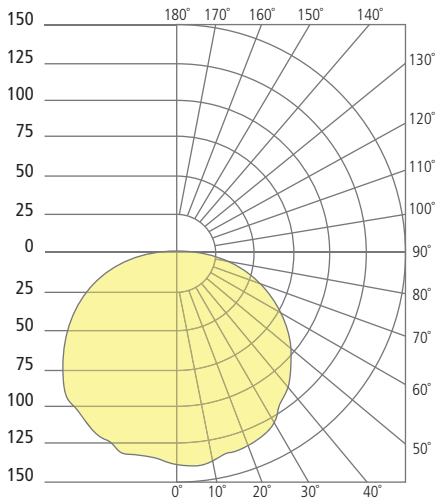

CIRQUE SMALL
shown in bronze

CIRQUE SMALL
shown in charcoal

* Visit techlighting.com for specific warranty limitations and details.

ORDERING INFORMATION

PRODUCT	SHAPE	CRI/CCT	FINISH	VOLTAGE
7000WCQ	S SMALL - 6"	930 90 CRI, 3000K 940 90 CRI, 4000K INC INCANDESCENT*	Z BRONZE H CHARCOAL	120 120V 277 277V

*120V ONLY

CIRQUE SMALL WALL/CEILING

Cirque Small

PHOTOMETRICS*

*For latest photometrics, please visit www.techlighting.com/OUTDOOR

CIRQUE SMALL

Total Lumen Output: 472.2
 Total Power: 12
 Luminaire Efficacy: 39.35
 Color Temp: 2700K
 CRI: 90+
 BUG Rating: B1-U3-G1