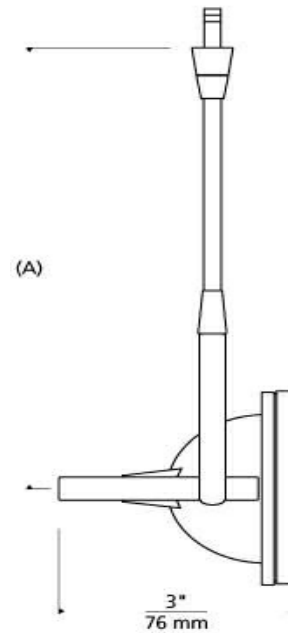

Straight

With Eggcrate Louver

ORDERING INFORMATION

700	SYSTEM	JON	LENGTH (A)	FINISH
	FJ FREEJACK		03 3.5"	Z ANTIQUE BRONZE
	MP MONOPOINT		06 6"	S SATIN NICKEL
	MO MONORAIL		12 12"	
	WMO WALL MONORAIL			

Note. MP includes 4" Round Flush Canopy. For custom stem lengths, please contact the Quotes Department.

700 _____ JON _____

JOB NAME _____

NOTES _____

SPECIFICATIONS

HARDWARE MATERIAL	Metal
SHADE MATERIAL	
NET WEIGHT	0.2 lbs
HEIGHT	2in
WIDTH	3in
LENGTH	2in
BEAM SPREAD	
UP LIGHT / DOWN LIGHT / BOTH?	
WET LISTED	
DAMP LISTED	
DRY LISTED	
MIN. HANGING HEIGHT	3in
MAX HANGING HEIGHT	3in
TOTAL CORD LENGTH	
SLOPED CEILING ADAPTABLE?	No
GENERAL LISTING	ETL Listed
INCLUDES	