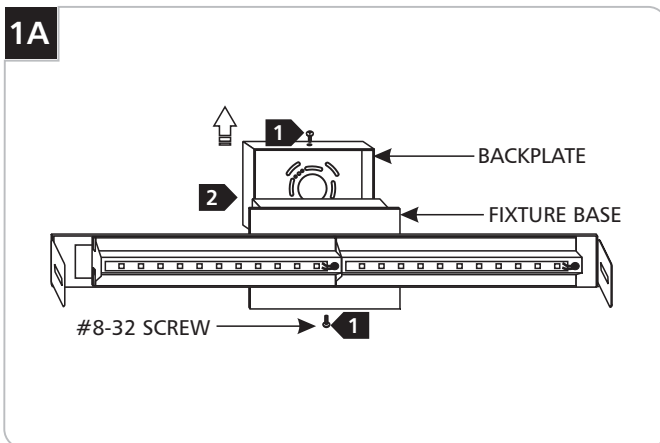

Use minimum 90°C supply conductors.

Install the Backplate

- 1** Remove the two #8-32 screws on the backplate with a Phillips head screwdriver.
- 2** Remove the backplate from the fixture base.

- 3** Mount the backplate to the electrical box with two long #8-32 screws.

Connect the Power

- 1 Turn the power to the electrical box off.
- 2 Make sure that the backplate is grounded in accordance with local electrical codes.
- 3 Connect the black fixture wire(s) to the hot power line wire with a wire nut.
- 4 Connect the white fixture wire(s) to the neutral power line wire with a wire nut.
- 5 Properly place all wires into the backplate.