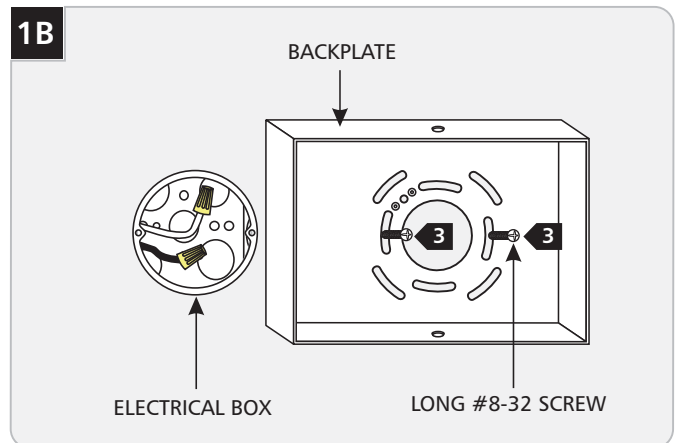

CAUTION - RISK OF FIRE

This product must be installed in accordance with the applicable installation code by a person familiar with the construction and operation of the product and the hazards involved.

Use minimum 90°C supply conductors.

Install the Backplate

- 1** Remove the two #8-32 screws on the backplate with a Phillips head screwdriver.
- 2** Remove the backplate from the fixture base.

- 3** Mount the backplate to the electrical box with two long #8-32 screws.

Connect the Power

- 1 Turn the power to the electrical box off.
- 2 Make sure that the backplate is grounded in accordance with local electrical codes.
- 3 Connect the black fixture wire(s) to the hot power line wire with a wire nut.
- 4 Connect the white fixture wire(s) to the neutral power line wire with a wire nut.
- 5 Properly place all wires into the backplate.