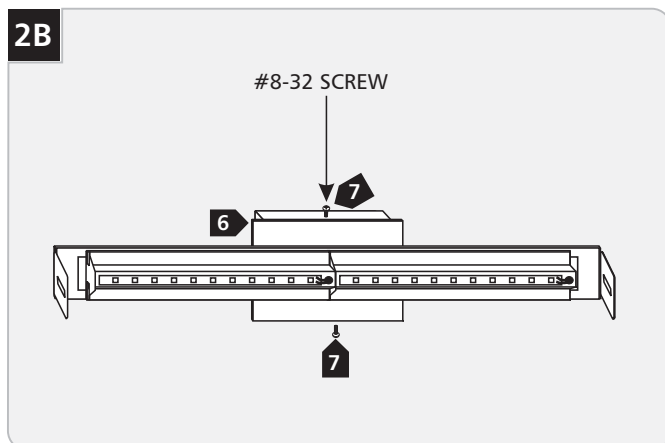

Use minimum 90°C supply conductors.

Install the Backplate

- 1** Remove the two #8-32 screws on the backplate with a Phillips head screwdriver.
- 2** Remove the backplate from the fixture base.

- 3** Mount the backplate to the electrical box with two long #8-32 screws.

Connect the Power

- 1 Turn the power to the electrical box off.
- 2 Make sure that the backplate is grounded in accordance with local electrical codes.
- 3 Connect the black fixture wire(s) to the hot power line wire with a wire nut.
- 4 Connect the white fixture wire(s) to the neutral power line wire with a wire nut.
- 5 Properly place all wires into the backplate.