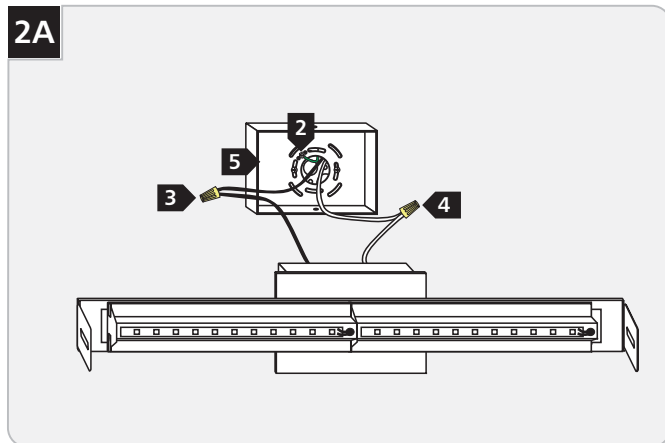

Use minimum 90°C supply conductors.

Install the Backplate

- 1** Remove the two #8-32 screws on the backplate with a Phillips head screwdriver.
- 2** Remove the backplate from the fixture base.

- 3** Mount the backplate to the electrical box with two long #8-32 screws.

Connect the Power

- 1 Turn the power to the electrical box off.
- 2 Make sure that the backplate is grounded in accordance with local electrical codes.
- 3 Connect the black fixture wire(s) to the hot power line wire with a wire nut.
- 4 Connect the white fixture wire(s) to the neutral power line wire with a wire nut.
- 5 Properly place all wires into the backplate.