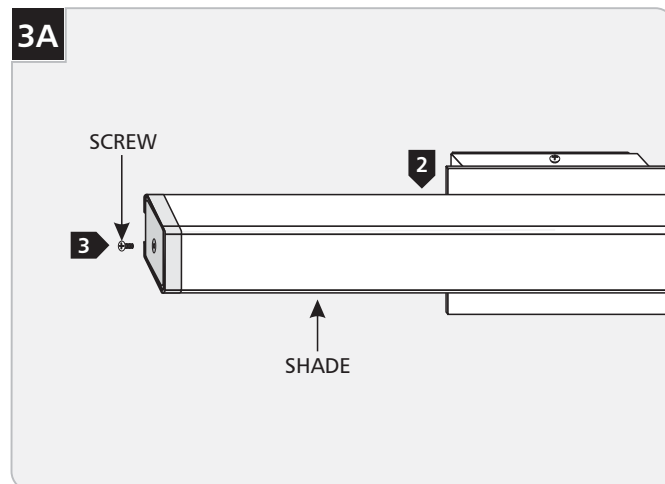

Use minimum 90°C supply conductors.

Install the Backplate

- 1** Remove the two #8-32 screws on the backplate with a Phillips head screwdriver.
- 2** Remove the backplate from the fixture base.

- 3** Mount the backplate to the electrical box with two long #8-32 screws.

Connect the Power

- 1 Turn the power to the electrical box off.
- 2 Make sure that the backplate is grounded in accordance with local electrical codes.
- 3 Connect the black fixture wire(s) to the hot power line wire with a wire nut.
- 4 Connect the white fixture wire(s) to the neutral power line wire with a wire nut.
- 5 Properly place all wires into the backplate.

- 6 Place the fixture base onto the backplate and align the holes.
- 7 Replace and tighten the #8-32 screws.

Install the Shade

- 2 Carefully slide the shade onto the fixture base.
- 3 Install the screws to the ends of the shade to hold the shade in place.