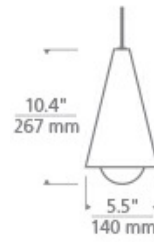

## SPECIFICATIONS

HARDWARE MATERIAL	Metal
SHADE MATERIAL	Glass
NET WEIGHT	1.5 lbs
HEIGHT	10.4in
WIDTH	5.5in
LENGTH	5.5in
UP LIGHT / DOWN LIGHT / BOTH?	
WET LISTED	
DAMP LISTED	
DRY LISTED	Yes
MIN. HANGING HEIGHT	16.6in
MAX HANGING HEIGHT	82.6in
SLOPED CEILING ADAPTABLE?	Yes 45° Max
GENERAL LISTING	ETL Listed
INCLUDES	