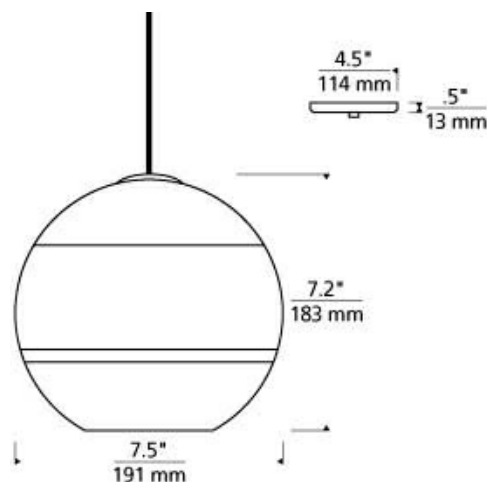

700 _____ SDNGP _____

JOB NAME _____

NOTES _____

SEDONA MEDIUM PENDANT

SPECIFICATIONS

HARDWARE MATERIAL	Metal
SHADE MATERIAL	Glass
NET WEIGHT	6.5 lbs
HEIGHT	7.2in
WIDTH	7.5in
LENGTH	7.5in
UP LIGHT / DOWN LIGHT / BOTH?	
WET LISTED	
DAMP LISTED	Yes
DRY LISTED	
MIN. HANGING HEIGHT	13.7in
MAX HANGING HEIGHT	79.7in
TOTAL CORD LENGTH	72in
TOTAL STEM LENGTH	
STEM QTY	
SLOPED CEILING ADAPTABLE?	Yes 45° Max
GENERAL LISTING	ETL Listed
INCLUDES	