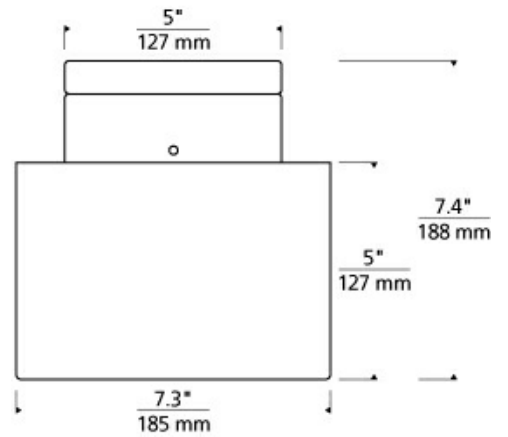

## SPECIFICATIONS

HARDWARE MATERIAL	Metal
SHADE MATERIAL	Glass
NET WEIGHT	4.5 lbs
HEIGHT	7.4in
WIDTH	7.3in
LENGTH	7.3in
UP LIGHT / DOWN LIGHT / BOTH?	
WET LISTED	
DAMP LISTED	
DRY LISTED	
WALL / CEILING MOUNT	
GENERAL LISTING	ETL Listed
INCLUDES	