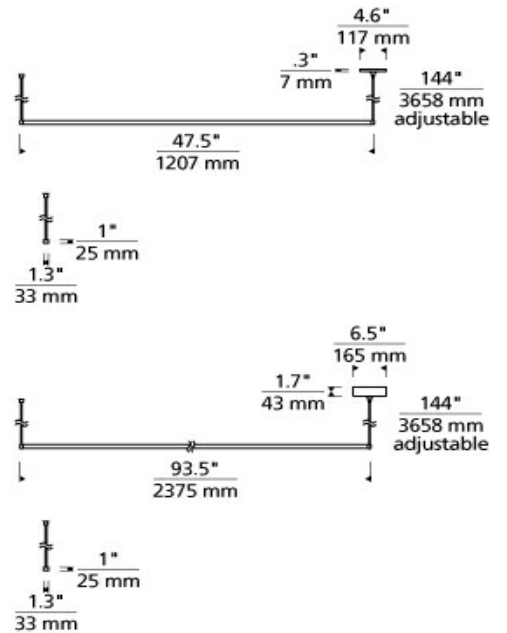

LAMPING

4ft version ships with 32 watt, 1305.9 delivered lumen, 90 CRI, 2700K, 3000K or 3500K LED linear modules. 8ft ships with 50.4 watt, 2611.8 delivered lumen, 90 CRI, 2700K, 3000K or 3500K LED linear modules. Dimmable with most LED compatible E.V or Triac dimmers. Ships with twelve feet field cuttable cable.

Surface Aluminum 48

Anodized Black Remote Aluminum 48 Surface Black 48 Remote Black 48

To view all available finish options, please visit techlighting.com

ORDERING INFORMATION

700LSDYNA SHAPE OR SIZE	LENGTH (A)	COLOR	FINISH	LAMP
R REMOTE	4 48"	P PRISMATIC	A ANODIZED ALUMINUM	-LED927 INTEGRATED LED 90 CRI 2700K 120V
S SURFACE	8 96"		B ANODIZED BLACK	-LED930 INTEGRATED LED 90 CRI 3000K 120V -LED935 INTEGRATED LED 90 CRI 3500K 120V

700LSDYNA _____

JOB NAME _____

NOTES _____

SPECIFICATIONS

HARDWARE MATERIAL	Metal
SHADE MATERIAL	Acrylic
NET WEIGHT	4 lbs
HEIGHT	1in
WIDTH	1.3in
LENGTH	47.5in
UP LIGHT / DOWN LIGHT / BOTH?	
WET LISTED	
DAMP LISTED	Yes
DRY LISTED	
MIN. HANGING HEIGHT	6in
MAX HANGING HEIGHT	145in
TOTAL CORD LENGTH	144in
TOTAL STEM LENGTH	
STEM QTY	
SLOPED CEILING ADAPTABLE?	Yes 45° Max
GENERAL LISTING	ETL Listed
INCLUDES	

LAMPING SPECIFICATIONS

	LED LAMP	INTEGRATED LED	NON LED	NO LAMP
DELIVERED LUMENS		Prismatic : 1305.9 Prismatic : 2611.8		
WATTS		Prismatic : 32W Prismatic : 50.4W		
MAX WATTAGE PER BULB		32W		
INPUT VOLTAGE		120V		
DIMMING TYPE*		ELV, TRIAC		
CCT		Prismatic : 2700K Prismatic : 3000K Prismatic : 3500K		
CRI		90 CRI		
LED LIFETIME				
L70		>50000		
AVERAGE BULB HOURS				
FIELD SERVICEABLE LED				
LAMP BASE		Integrated LED		
LAMP SHAPE		Integrated LED		
LAMP INCLUDED?		Y		
WARRANTY**		5 Years		