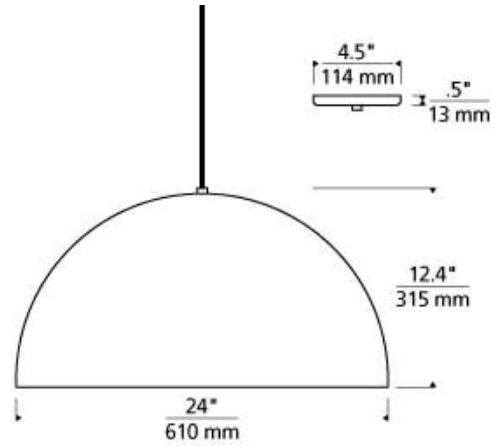

Satin Nickel / White

LAMPING

Rated for (1) 150 watt max E26 medium base lamp (Lamp Not Included). LED includes 12 watt 1114.5 total delivered lumens, 3000K medium base LED G40 lamp surrounded by a blown white glass globe diffuser. Fixture provided with six feet of field cuttable satin cable. Dimmable with most LED compatible ELV and TRIAC dimmers.

700 _____ PSP24 _____

JOB NAME _____

NOTES _____

POWELL STREET PENDANT

SPECIFICATIONS

HARDWARE MATERIAL	Metal
SHADE MATERIAL	Metal
NET WEIGHT	5.5 lbs
HEIGHT	12.4in
WIDTH	24in
LENGTH	24in
UP LIGHT / DOWN LIGHT / BOTH?	
WET LISTED	
DAMP LISTED	Yes
DRY LISTED	
MIN. HANGING HEIGHT	18.9in
MAX HANGING HEIGHT	84.9in
TOTAL CORD LENGTH	72in
TOTAL STEM LENGTH	
STEM QTY	
SLOPED CEILING ADAPTABLE?	
GENERAL LISTING	
INCLUDES	