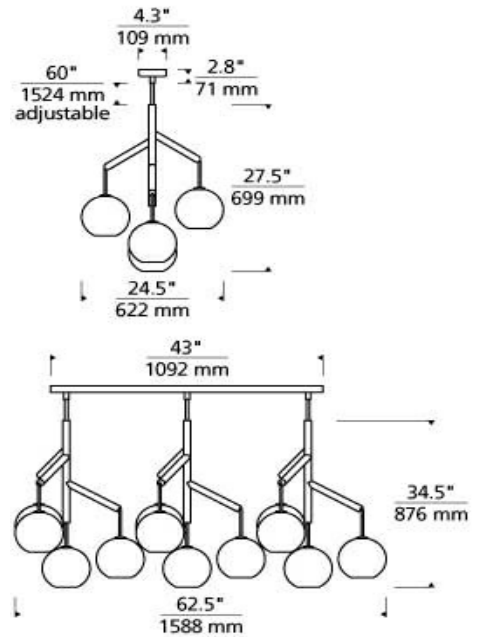

LAMPING

Rated for up to (12) 60 watt max E26 medium based lamp (Lamp Not Included). LED includes (12) 3.5 watt, 3600 delivered lumens 2700K, medium base LED vintage radio lamp. Fixture provided with five feet of variable rigid stems (includes four 12" stems & two 6" stems). Ships with 9 inches of field-cutttable black cloth cord. Dimmable with most LED compatible ELV and TRIAC dimmers.

700SDNMP _____

JOB NAME _____

NOTES _____

SEDONA TRIPLE CHANDELIER

SPECIFICATIONS

HARDWARE MATERIAL	Metal
SHADE MATERIAL	Glass
NET WEIGHT	21 lbs
HEIGHT	34.5in
WIDTH	24.5in
LENGTH	62.5in
UP LIGHT / DOWN LIGHT / BOTH?	
WET LISTED	
DAMP LISTED	Yes
DRY LISTED	
MIN. HANGING HEIGHT	43.1in
MAX HANGING HEIGHT	97.1in
TOTAL CORD LENGTH	9in
TOTAL STEM LENGTH	Up to 60in
STEM QTY	6
SLOPED CEILING ADAPTABLE?	Yes 45° Max
GENERAL LISTING	ETL Listed
INCLUDES	