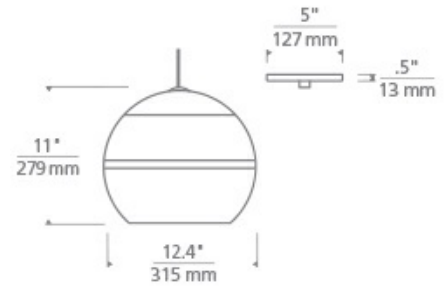

700 _____ SDNLP _____

JOB NAME _____

NOTES _____

SEDONA LARGE PENDANT

SPECIFICATIONS

HARDWARE MATERIAL	Metal
SHADE MATERIAL	Glass
NET WEIGHT	8 lbs
HEIGHT	11in
WIDTH	12.4in
LENGTH	12.4in
UP LIGHT / DOWN LIGHT / BOTH?	
WET LISTED	
DAMP LISTED	Yes
DRY LISTED	
MIN. HANGING HEIGHT	17.1in
MAX HANGING HEIGHT	83.1in
TOTAL CORD LENGTH	72in
TOTAL STEM LENGTH	
STEM QTY	
SLOPED CEILING ADAPTABLE?	Yes 45° Max
GENERAL LISTING	ETL Listed
INCLUDES	