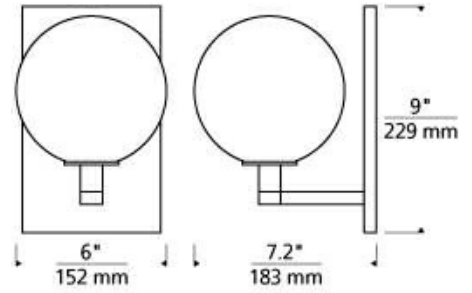

## SPECIFICATIONS

HARDWARE MATERIAL	Metal
SHADE MATERIAL	Glass
NET WEIGHT	4.5 lbs
HEIGHT	9in
WIDTH	7.2in
LENGTH	6in
MIN. EXTENSION FROM WALL	7.2in
UP LIGHT / DOWN LIGHT / BOTH?	
WET LISTED	
DAMP LISTED	
DRY LISTED	
UP / DOWN	
HORIZONTAL / VERTICAL	
WALL / CEILING MOUNT	
GENERAL LISTING	ETL Listed
ADA COMPLIANT	
INCLUDES	