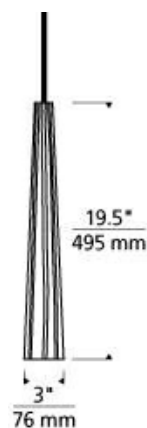

Note: MP includes 4" Round Flush Canopy. Note: MP includes 4 Round Flush Canopy. Chrome not offered on Monorail & Two-Circuit Monorail.

700 _____ ZEN _____

JOB NAME _____

NOTES _____

ZENITH SMALL PENDANT

SPECIFICATIONS

HARDWARE MATERIAL	Metal
SHADE MATERIAL	Glass
NET WEIGHT	2.02 lbs
HEIGHT	19.5in
WIDTH	3in
LENGTH	3in
UP LIGHT / DOWN LIGHT / BOTH?	
WET LISTED	
DAMP LISTED	
DRY LISTED	
MIN. HANGING HEIGHT	26in
MAX HANGING HEIGHT	92in
SLOPED CEILING ADAPTABLE?	Yes 45° Max
GENERAL LISTING	ETL Listed
INCLUDES	