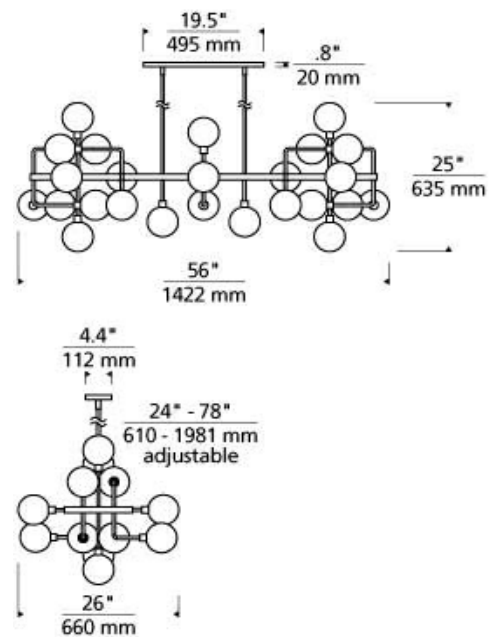

Opal/Brass version only available with LED930.
Mirrored Smoke/Polished Nickel version only available with LED927.

700LSVGO _____

JOB NAME _____

NOTES _____

VIAGGIO LINEAR CHANDELIER

SPECIFICATIONS

HARDWARE MATERIAL	Metal
SHADE MATERIAL	Glass
NET WEIGHT	38 lbs
HEIGHT	25in
WIDTH	26in
LENGTH	56in
UP LIGHT / DOWN LIGHT / BOTH?	
WET LISTED	
DAMP LISTED	Yes
DRY LISTED	
MIN. HANGING HEIGHT	43in
MAX HANGING HEIGHT	85in
TOTAL CORD LENGTH	
TOTAL STEM LENGTH	Up to 120in
STEM QTY	12
SLOPED CEILING ADAPTABLE?	
GENERAL LISTING	
INCLUDES	

LAMPING SPECIFICATIONS

	LED LAMP	INTEGRATED LED	NON LED	NO LAMP
DELIVERED LUMENS	Opal/Brass : 7575 Smoke/Polished Nickel : 2850			
WATTS	Opal/Brass : 4.5W Smoke/Polished Nickel : 2W			
MAX WATTAGE PER BULB	125W		125W	
INPUT VOLTAGE	120V		120V	
DIMMING TYPE*	ELV, TRIAC		ELV, TRIAC	
CCT	Opal/Brass : 3000K Smoke/Polished Nickel : 2700K			
CRI	90 CRI			
LED LIFETIME				
L70				
AVERAGE BULB HOURS	25000			
FIELD SERVICEABLE LED				
LAMP BASE	Opal/Brass : Bi-Pin Smoke/Polished Nickel : E12 Candelabra Base		Opal/Brass : Bi-Pin Smoke/Polished Nickel : E12 Candelabra Base	
LAMP SHAPE	Opal/Brass : A21 Smoke/Polished Nickel : MR16		Opal/Brass : A21 Smoke/Polished Nickel : MR16	
LAMP INCLUDED?	Y		Y	
WARRANTY**	1 Year		1 Year	