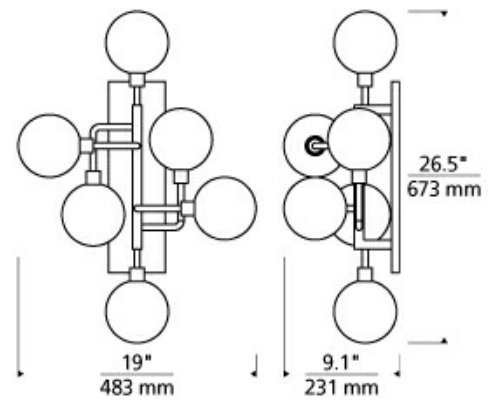

Opal/Brass version only available with LED930.
Mirrored Smoke/Polished Nickel version only available with LED927.

700WSVGO _____

JOB NAME _____

NOTES _____

SPECIFICATIONS

HARDWARE MATERIAL	Metal
SHADE MATERIAL	Glass
NET WEIGHT	5.5 lbs
HEIGHT	26.5in
WIDTH	9.1in
LENGTH	19in
MIN. EXTENSION FROM WALL	9.1in
UP LIGHT / DOWN LIGHT / BOTH?	
WET LISTED	
DAMP LISTED	Yes
DRY LISTED	
UP / DOWN	
HORIZONTAL / VERTICAL	
WALL / CEILING MOUNT	
GENERAL LISTING	ETL Listed
ADA COMPLIANT	
INCLUDES	

LAMPING SPECIFICATIONS

	LED LAMP	INTEGRATED LED	NON LED	NO LAMP
DELIVERED LUMENS	Opal/Brass : 2021.2 Smoke/Polished Nickel : 570			
WATTS	Opal/Brass : 4.5W Smoke/Polished Nickel : 2W			
MAX WATTAGE PER BULB	30W			30W
INPUT VOLTAGE	120V			120V
DIMMING TYPE*	ELV, TRIAC			ELV, TRIAC
CCT	Opal/Brass : 3000K Smoke/Polished Nickel : 2700K			
CRI	90 CRI			
LED LIFETIME				
L70	25000			
AVERAGE BULB HOURS				
FIELD SERVICEABLE LED				
LAMP BASE	Opal/Brass : G9 Smoke/Polished Nickel : E12 Candelabra Base			Opal/Brass : G9 Smoke/Polished Nickel : E12 Candelabra Base
LAMP SHAPE	Smoke/Polished Nickel : MR16			Smoke/Polished Nickel : MR16
LAMP INCLUDED?	Y			N
WARRANTY**	1 Year			1 Year