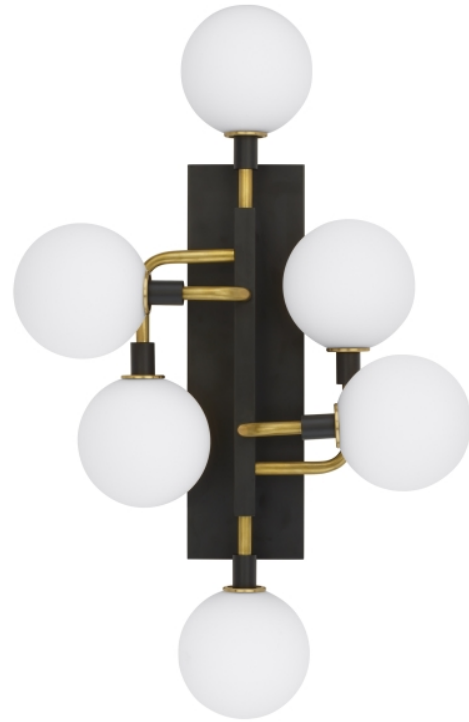

PRODUCT FEATURES

- Artistic sense of celestial travel
- Clustered mid-century modern design style
- Optional high performance, energy efficient LED lamping. 2700 and 3000K Color Temp and 90 CRI
- Complementary Viaggio suspension, pendant and flush mount fixtures also available by Tech Lighting
- Ideal for hallway, bedroom and living room lighting applications
- Protected by a 1-year warranty

Opal/Brass

LAMPING

No Lamp Opal glass rated for (6) 5 watt max. G9 Bi-Pin lamp (Not Included). No Lamp Smoke glass rated for (6) 5 watt max. candelabra base E12 lamp (Not Included). LED Opal glass version includes (6) 120 volt 4.5 watt, 2021.2 total delivered lumens, 3000K, LED G9 Bi-Pin lamps. Smoke glass version includes (6) 120 volt 2 watt, 570 total delivered lumens, 2700K, candelabra base LED E12 lamp. Dimmable with LED compatible dimmer.

Opal/Brass

Smoke/Polished Nickel

ORDERING INFORMATION

700WSVGO COLOR

- OR OPAL/BRASS
- SN SMOKE/POLISHED NICKEL

LAMP

- NO LAMP
- LED927 T6 LED 90 CRI 2700K 120V (T20/T24)
- LED930 G9 LED 90 CRI 3000K 120V (T20)

Opal/Brass version only available with LED930.
Mirrored Smoke/Polished Nickel version only available with LED927.

700WSVGO _____

JOB NAME _____

NOTES _____

SPECIFICATIONS

HARDWARE MATERIAL	Metal
SHADE MATERIAL	Glass
NET WEIGHT	5.5 lbs
HEIGHT	26.5in
WIDTH	9.1in
LENGTH	19in
MIN. EXTENSION FROM WALL	9.1in
UP LIGHT / DOWN LIGHT / BOTH?	
WET LISTED	
DAMP LISTED	Yes
DRY LISTED	
UP / DOWN	
HORIZONTAL / VERTICAL	
WALL / CEILING MOUNT	
GENERAL LISTING	ETL Listed
ADA COMPLIANT	
INCLUDES	