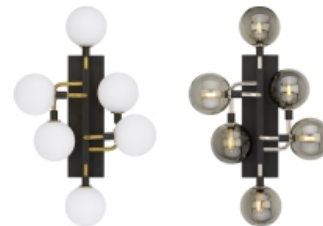

PRODUCT FEATURES

- Artistic sense of celestial travel
- Clustered mid-century modern design style
- Optional high performance, energy efficient LED lamping. 2700 and 3000K Color Temp and 90 CRI
- Complementary Viaggio suspension, pendant and flush mount fixtures also available by Tech Lighting
- Ideal for hallway, bedroom and living room lighting applications
- Protected by a 1-year warranty

Opal/Brass

LAMPING

No Lamp Opal glass rated for (6) 5 watt max. G9 Bi-Pin lamp (Not Included). No Lamp Smoke glass rated for (6) 5 watt max. candelabra base E12 lamp (Not Included). LED Opal glass version includes (6) 120 volt 4.5 watt, 2021.2 total delivered lumens, 3000K, LED G9 Bi-Pin lamps. Smoke glass version includes (6) 120 volt 2 watt, 570 total delivered lumens, 2700K, candelabra base LED E12 lamp. Dimmable with LED compatible dimmer.

Opal/Brass

Smoke/Polished Nickel

ORDERING INFORMATION

700WSVGO COLOR

- OR OPAL/BRASS
- SN SMOKE/POLISHED NICKEL

LAMP

- NO LAMP
- LED927 T6 LED 90 CRI 2700K 120V (T20/T24)
- LED930 G9 LED 90 CRI 3000K 120V (T20)

Opal/Brass version only available with LED930.
Mirrored Smoke/Polished Nickel version only available with LED927.

700WSVGO _____

JOB NAME _____

NOTES _____

SPECIFICATIONS

HARDWARE MATERIAL	Metal
SHADE MATERIAL	Glass
NET WEIGHT	5.5 lbs
HEIGHT	26.5in
WIDTH	9.1in
LENGTH	19in
MIN. EXTENSION FROM WALL	9.1in
UP LIGHT / DOWN LIGHT / BOTH?	
WET LISTED	
DAMP LISTED	Yes
DRY LISTED	
UP / DOWN	
HORIZONTAL / VERTICAL	
WALL / CEILING MOUNT	
GENERAL LISTING	ETL Listed
ADA COMPLIANT	
INCLUDES	