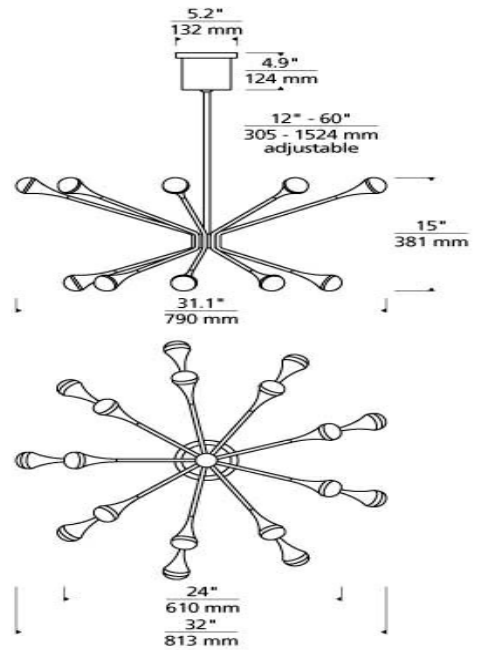

## SPECIFICATIONS

HARDWARE MATERIAL	Metal
SHADE MATERIAL	Acrylic
NET WEIGHT	13 lbs
HEIGHT	15in
WIDTH	32in
LENGTH	32in
UP LIGHT / DOWN LIGHT / BOTH?	
WET LISTED	
DAMP LISTED	Yes
DRY LISTED	
MIN. HANGING HEIGHT	31.9in
MAX HANGING HEIGHT	79.9in
TOTAL CORD LENGTH	
TOTAL STEM LENGTH	Up to 60in
STEM QTY	6
SLOPED CEILING ADAPTABLE?	Yes 35° Max
GENERAL LISTING	ETL Listed
INCLUDES	