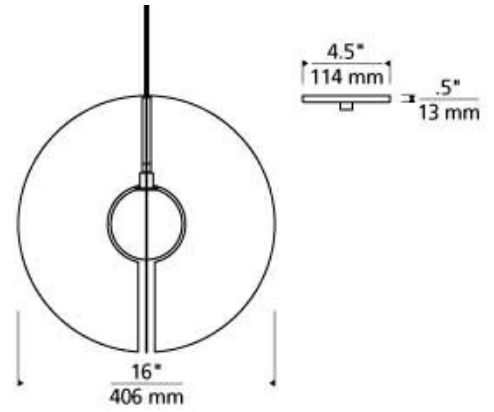

JOB NAME _____

NOTES _____

ORBEL ROUND PENDANT

SPECIFICATIONS

HARDWARE MATERIAL	Metal
SHADE MATERIAL	Glass
NET WEIGHT	10 lbs
HEIGHT	16in
WIDTH	16in
LENGTH	16in
UP LIGHT / DOWN LIGHT / BOTH?	
WET LISTED	
DAMP LISTED	Yes
DRY LISTED	
MIN. HANGING HEIGHT	22.5in
MAX HANGING HEIGHT	88.5in
TOTAL CORD LENGTH	72in
TOTAL STEM LENGTH	
STEM QTY	
SLOPED CEILING ADAPTABLE?	Yes 45° Max
GENERAL LISTING	ETL Listed
INCLUDES	