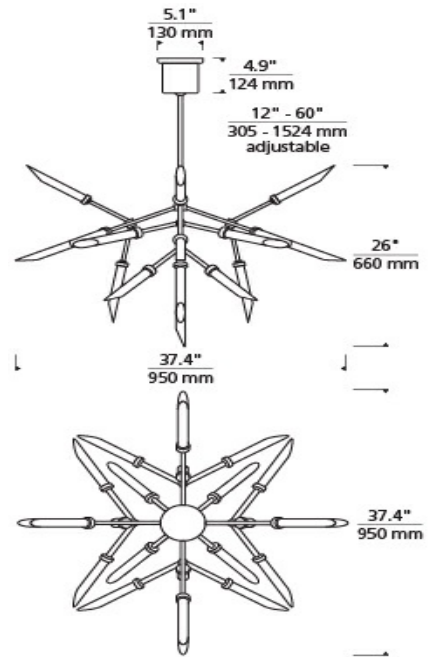

Frost/Matte Black

LAMPING

Includes (25) 2.6 watt, 91 delivered lumen (2285 total delivered lumens), 2700K, LED modules. Fixture provided with 60 inches of variable rigid stems (includes one 12 inch & two 24 inch stems) in coordinating finish. Dimmable with most LED compatible ELV dimmers. Can be installed on a sloped ceiling up to 35°.

NOTES _____

SPUR CHANDELIER

SPECIFICATIONS

HARDWARE MATERIAL	Metal
SHADE MATERIAL	Glass
NET WEIGHT	12 lbs
HEIGHT	26in
WIDTH	37.4in
LENGTH	37.4in
UP LIGHT / DOWN LIGHT / BOTH?	
WET LISTED	
DAMP LISTED	Yes
DRY LISTED	
MIN. HANGING HEIGHT	38.1in
MAX HANGING HEIGHT	86.1in
TOTAL CORD LENGTH	
TOTAL STEM LENGTH	Up to 60in
STEM QTY	6
SLOPED CEILING ADAPTABLE?	Yes 35° Max
GENERAL LISTING	ETL Listed
INCLUDES	