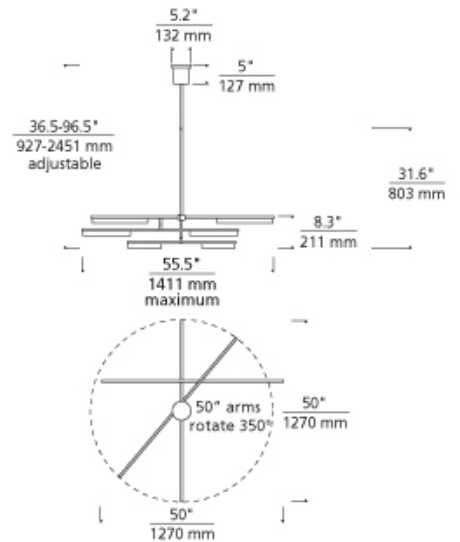

This product can mount to either a 4" square electrical box with round plaster ring or an octagon electrical box.

700KLE _____
JOB NAME _____
NOTES _____

KLEE 6-LIGHT CHANDELIER

SPECIFICATIONS

HARDWARE MATERIAL	Metal
SHADE MATERIAL	Acrylic
NET WEIGHT	25 lbs
HEIGHT	8.5in
WIDTH	49.9in
LENGTH	56.1in
UP LIGHT / DOWN LIGHT / BOTH?	
WET LISTED	
DAMP LISTED	Yes
DRY LISTED	
MIN. HANGING HEIGHT	36.5in
MAX HANGING HEIGHT	96.5in
TOTAL CORD LENGTH	
TOTAL STEM LENGTH	Up to 60in
STEM QTY	6
SLOPED CEILING ADAPTABLE?	No
GENERAL LISTING	ETL Listed
INCLUDES	