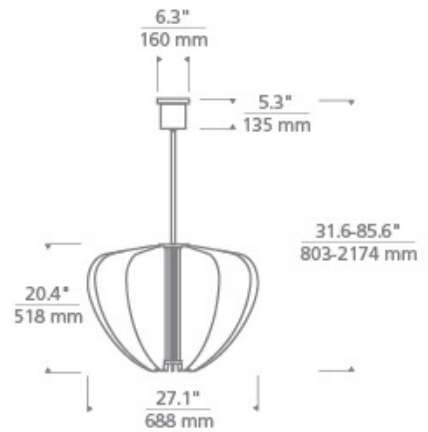

## LAMPING

Includes 59.4 watts, 4440 total delivered lumens, 3000K LED modules. Dimmable with most LED compatible ELV and Triac dimmers. Ships with (4) 12" and (2) 6" rigid stems in coordinating finish. Can be installed on a sloped ceiling up to 20°. 120V-277V.

## ORDERING INFORMATION

| 700NYR | SHAPE OR SIZE   | FINISH  | LAMP  |
|--------|-----------------|---|---|
|        | 28 28" DIAMETER | <b>B</b> NIGHTSHADE BLACK<br><b>BR</b> PLATED BRASS | -LED930 INTEGRATED LED 90 CRI 3000K 120V-277V UNV |

## SPECIFICATIONS

|                               |             |
|-------------------------------|-------------|
| HARDWARE MATERIAL             | Aluminum    |
| SHADE MATERIAL                | Acrylic     |
| NET WEIGHT                    | 31 lbs      |
| HEIGHT                        | 20.4in      |
| WIDTH                         | 27.1in      |
| LENGTH                        | 27.1in      |
| UP LIGHT / DOWN LIGHT / BOTH? |             |
| WET LISTED                    |             |
| DAMP LISTED                   | Yes         |
| DRY LISTED                    |             |
| MIN. HANGING HEIGHT           | 31.6in      |
| MAX HANGING HEIGHT            | 85.6in      |
| TOTAL CORD LENGTH             |             |
| TOTAL STEM LENGTH             | Up to 60in  |
| STEM QTY                      | 6           |
| SLOPED CEILING ADAPTABLE?     | Yes 20° Max |
| GENERAL LISTING               | ETL Listed  |
| INCLUDES                      |             |