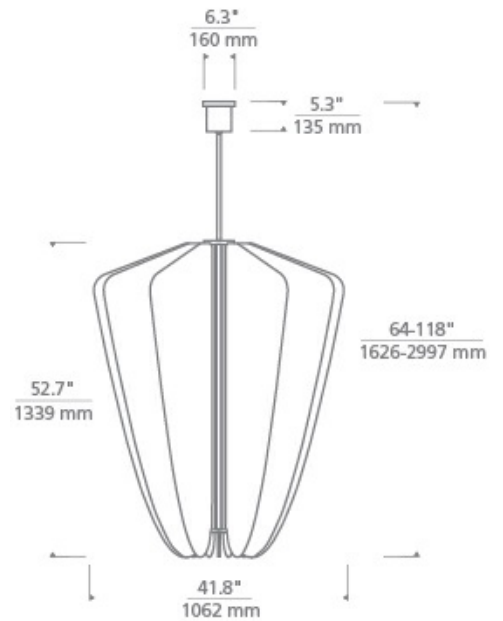

PRODUCT FEATURES

- The Nyra Collection is a stunning collection inspired by the geometric nature of a flower bud
- Offered in two finishes, Plated Brass and Nightshade Black and available in two sizes, 28" and 42"
- Smooth panels of light guide technology produce an ample amount of general illumination
- Dimmable with most LED compatible ELV and Triac dimmers
- Includes (4) 12" and (2) 6" rigid stems in coordinating finish
- Protected by a 5-year warranty, please visit the "About Us" Page on techlighting.com for more for warranty details

Nightshade Black

Nightshade Black

Plated Brass

LAMPING

Includes 80.8 watts, 6806 total delivered lumens, 3000K LED modules. Dimmable with most LED compatible ELV and Triac dimmers. Ships with (4) 12" and (2) 6" rigid stems in coordinating finish. Can be installed on a sloped ceiling up to 20°. 120V-277V.

ORDERING INFORMATION

700NYR	SHAPE OR SIZE	FINISH	LAMP
	42 42" DIAMETER	B NIGHTSHADE BLACK BR PLATED BRASS	-LED930 INTEGRATED LED 90 CRI 3000K 120V-277V UNV

700NYR _____

JOB NAME _____

NOTES _____

NYRA 42 CHANDELIER

SPECIFICATIONS

HARDWARE MATERIAL	Aluminum
SHADE MATERIAL	Acrylic
NET WEIGHT	94 lbs
HEIGHT	52.7in
WIDTH	41.8in
LENGTH	41.8in
UP LIGHT / DOWN LIGHT / BOTH?	
WET LISTED	
DAMP LISTED	Yes
DRY LISTED	
MIN. HANGING HEIGHT	64in
MAX HANGING HEIGHT	118in
TOTAL CORD LENGTH	
TOTAL STEM LENGTH	Up to 60in
STEM QTY	6
SLOPED CEILING ADAPTABLE?	Yes 20° Max
GENERAL LISTING	ETL Listed
INCLUDES	