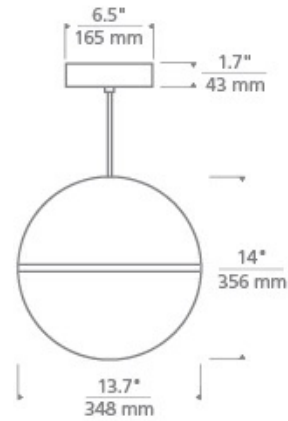

700 _____ HNE13 _____

JOB NAME _____

NOTES _____

HANEA GRANDE PENDANT

SPECIFICATIONS

HARDWARE MATERIAL	Metal
SHADE MATERIAL	Acrylic
NET WEIGHT	10 lbs
HEIGHT	14in
WIDTH	13.7in
LENGTH	13.7in
UP LIGHT / DOWN LIGHT / BOTH?	
WET LISTED	
DAMP LISTED	Yes
DRY LISTED	
MIN. HANGING HEIGHT	21.7in
MAX HANGING HEIGHT	159.7in
TOTAL CORD LENGTH	144in
TOTAL STEM LENGTH	
STEM QTY	
SLOPED CEILING ADAPTABLE?	Yes 45° Max
GENERAL LISTING	ETL Listed
INCLUDES	