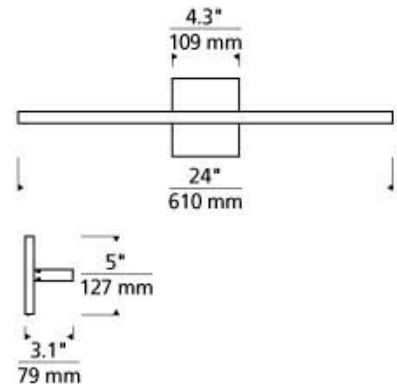

Chrome

Matte Black

Natural Brass

ORDERING INFORMATION

700BCBND	LENGTH (A)	FINISH	LAMP
	24 24"	C CHROME B MATTE BLACK NB NATURAL BRASS	-LED930 INTEGRATED LED 90 CRI 3000K 120V-277V UNV

700BCBND _____

JOB NAME _____

NOTES _____

BANDA 24 BATH

SPECIFICATIONS

HARDWARE MATERIAL	Metal
SHADE MATERIAL	Acrylic
NET WEIGHT	2.5 lbs
HEIGHT	5in
WIDTH	3.1in
LENGTH	24in
WET LISTED	
DAMP LISTED	Yes
DRY LISTED	
GENERAL LISTING	ETL Listed
INCLUDES	