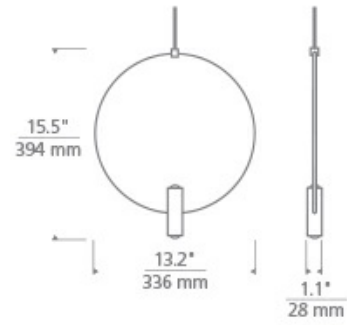

Note. Note. MP includes 4" Round Flush Canopy. Nightshade Black not available in MO.

700 _____ LAY _____

JOB NAME _____

NOTES _____

MINI LAYLA 13 PENDANT

SPECIFICATIONS

HARDWARE MATERIAL	Metal
SHADE MATERIAL	Aluminum
NET WEIGHT	1.5 lbs
HEIGHT	15.5in
WIDTH	1.1in
LENGTH	13.2in
UP LIGHT / DOWN LIGHT / BOTH?	
WET LISTED	
DAMP LISTED	
DRY LISTED	Yes
MIN. HANGING HEIGHT	21.4in
MAX HANGING HEIGHT	87.4in
SLOPED CEILING ADAPTABLE?	Yes 45° Max
GENERAL LISTING	ETL Listed
INCLUDES	