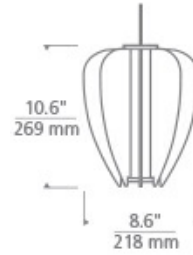

## SPECIFICATIONS

HARDWARE MATERIAL	Metal
SHADE MATERIAL	Acrylic
NET WEIGHT	4 lbs
HEIGHT	10.6in
WIDTH	8.6in
LENGTH	8.6in
UP LIGHT / DOWN LIGHT / BOTH?	
WET LISTED	
DAMP LISTED	
DRY LISTED	Yes
MIN. HANGING HEIGHT	16.6in
MAX HANGING HEIGHT	82.6in
SLOPED CEILING ADAPTABLE?	Yes 45° Max
GENERAL LISTING	ETL Listed
INCLUDES	