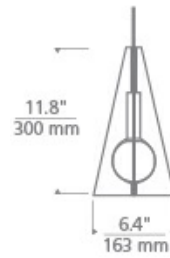

## SPECIFICATIONS

HARDWARE MATERIAL	Metal
SHADE MATERIAL	Glass
NET WEIGHT	2.5 lbs
HEIGHT	11.8in
WIDTH	6.4in
LENGTH	6.4in
UP LIGHT / DOWN LIGHT / BOTH?	
WET LISTED	
DAMP LISTED	
DRY LISTED	Yes
MIN. HANGING HEIGHT	17.8in
MAX HANGING HEIGHT	83.8in
SLOPED CEILING ADAPTABLE?	Yes 45° Max
GENERAL LISTING	ETL Listed
INCLUDES	