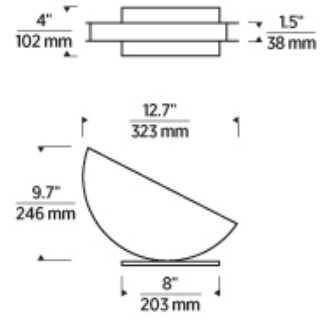

## SPECIFICATIONS

PRIMARY MATERIAL	Steel Or Brass
SHADE MATERIAL	Steel Or Brass
NET WEIGHT	7.5 lbs
HEIGHT	9.7in
WIDTH	4in
LENGTH	12.7in
WET LISTED	
DAMP LISTED	
DRY LISTED	
GENERAL LISTING	ETL Listed
INCLUDES	