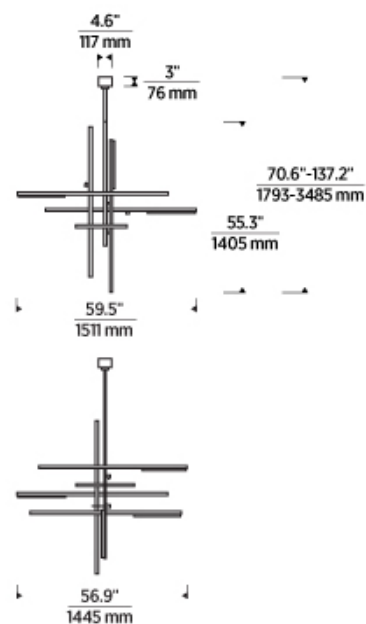

## SPECIFICATIONS

PRIMARY MATERIAL	Brass
SHADE MATERIAL	Crystal
NET WEIGHT	67 lbs
HEIGHT	55.3in
WIDTH	56.9in
LENGTH	59.5in
UP LIGHT / DOWN LIGHT / BOTH?	
WET LISTED	
DAMP LISTED	
DRY LISTED	
MIN. HANGING HEIGHT	70.6in
MAX HANGING HEIGHT	137.2in
TOTAL CORD LENGTH	
TOTAL STEM LENGTH	Up to 60in
STEM QTY	6
SLOPED CEILING ADAPTABLE?	No
GENERAL LISTING	ETL Listed
INCLUDES	