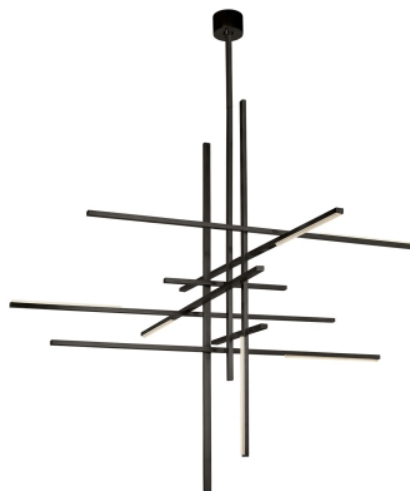

## PRODUCT FEATURES

- Hang above a dining room or bedroom; this chandelier will cascade beautiful lighting for a dramatic effect.
- Ships with (4) 12" and (2) 6" rigid stems in coordinating finish
- This item is made of natural brass. It is a living finish that will patina and warm with age which adds richness. If it gets an uneven patina or spots, a brass cleaner can restore the finish
- Fully dimmable integrated LED lamp
- Modern finishes available

## LAMPING

Includes 59 watts, 2950 total delivered lumens, 2700K LED modules. Dimmable with most LED compatible ELV dimmers. Ships with (4) 12" and (2) 6" rigid stems in coordinating finish. 120V-277V. Not compatible with sloped ceilings.

## SPECIFICATIONS

PRIMARY MATERIAL	Brass
SHADE MATERIAL	Crystal
NET WEIGHT	67 lbs
HEIGHT	55.3in
WIDTH	56.9in
LENGTH	59.5in
UP LIGHT / DOWN LIGHT / BOTH?	
WET LISTED	
DAMP LISTED	
DRY LISTED	
MIN. HANGING HEIGHT	70.6in
MAX HANGING HEIGHT	137.2in
TOTAL CORD LENGTH	
TOTAL STEM LENGTH	Up to 60in
STEM QTY	6
SLOPED CEILING ADAPTABLE?	No
GENERAL LISTING	ETL Listed
INCLUDES	