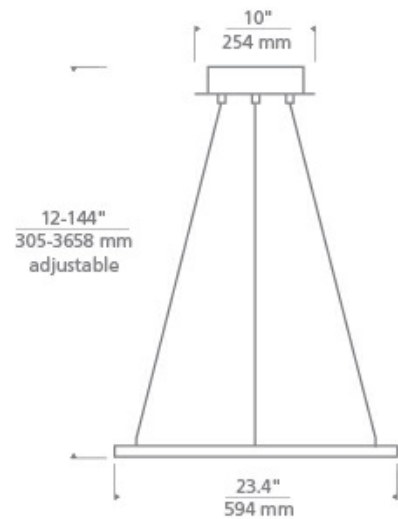

VELLAVI 24 CHANDELIER

PRODUCT FEATURES

- Designed with a modern edge drawing inspiration from large medieval chandeliers
- Available in two finishes, Nightshade Black and Natural Brass that will patina over time
- Available in two diameters, 24" and 36"
- Includes 12 feet of field-cutttable satin cable
- Can be installed on a sloped ceiling up to 45°
- Protected by a 5-year warranty, please visit the "About Us" Page on techlighting.com for more for warranty details

Nightshade Black

Nightshade Black

Natural Brass

LAMPING

Includes 27.3 watts, 1617 total delivered lumens, 2200K LED module. Dimmable with most LED compatible ELV dimmers. Ships with 12 feet of field-cutttable satin cable. Can be installed on a sloped ceiling up to 45°. 120V-277V.

ORDERING INFORMATION

700VLV	SHAPE OR SIZE	FINISH	LAMP
	24 24" DIAMETER	NB NATURAL BRASS B NIGHTSHADE BLACK	-LED922 INTEGRATED LED 90 CRI 2200K 120V-277V

700VLV _____

JOB NAME _____

NOTES _____

VELLAVI 24 CHANDELIER

SPECIFICATIONS

HARDWARE MATERIAL	Metal
SHADE MATERIAL	Aluminum
NET WEIGHT	8.5 lbs
HEIGHT	0.8in
WIDTH	23.4in
LENGTH	23.4in
UP LIGHT / DOWN LIGHT / BOTH?	
WET LISTED	
DAMP LISTED	Yes
DRY LISTED	
MIN. HANGING HEIGHT	12in
MAX HANGING HEIGHT	144in
TOTAL CORD LENGTH	144in
TOTAL STEM LENGTH	
STEM QTY	
SLOPED CEILING ADAPTABLE?	Yes 45° Max
GENERAL LISTING	ETL Listed
INCLUDES	