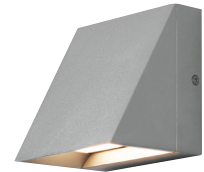

PITCH SINGLE
shown in silver

ORDERING INFORMATION

700WSPIT	SIZE	FINISH	LAMP
	S SINGLE	B BLACK	-LED827 LED 80 CRI, 2700K 120V
		Z BRONZE	-LED827277 LED 80 CRI, 2700K 277V
		H CHARCOAL	-LED830 LED 80 CRI, 3000K 120V
		I SILVER	-LED830277 LED 80 CRI, 3000K 277V