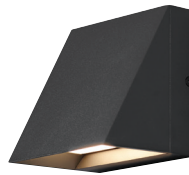

PITCH SINGLE WALL SCONCE

An architectural profile reminiscent of beautifully classic roof lines delivers significant light output in this modern LED wall sconce suitable for both indoor and outdoor applications. The Pitch Single's die-cast metal body houses powerful LED light sources that create visual appeal as light cascades down along a wall.

High quality LM80-tested LEDs

for consistent long-life performance and color

Outstanding protection against the elements:

- Powder coat finishes
- Stainless Steel mounting hardware
- Impact-resistant, UV stabilized frosted acrylic lensing

Can be mounted for up lighting or down lighting

SPECIFICATIONS

DELIVERED LUMENS	822.6
WATTS	26.1
VOLTAGE	120V, 277V
DIMMING	ELV
LIGHT DISTRIBUTION	Symmetric
MOUNTING OPTIONS	Downlight or Uplight
CCT	2700K, 3000K
CRI	80+
COLOR BINNING	3 Step
BUG RATING	B1-U0-G0
DARK SKY	Compliant (Downlight)
WET LISTED	IP65
GENERAL LISTING	ETL
CALIFORNIA TITLE 24	Can be used to comply with CEC 2016 Title 24 Part 6 for outdoor use. Registration with CEC Appliance Database not required.
START TEMP	-30°C
FIELD SERVICEABLE LED	No
CONSTRUCTION	Aluminum
HARDWARE	Stainless Steel
FINISH	Powder Coat
LED LIFETIME	L70; 70,000 Hours
WARRANTY*	5 Years
WEIGHT	1.2 lbs.

* Visit techlighting.com for specific warranty limitations and details.

PITCH SINGLE
shown in black