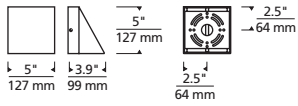

PITCH SINGLE WALL SCONCE

Pitch Single

PHOTOMETRICS*

*For latest photometrics, please visit www.techlighting.com/OUTDOOR

PITCH SINGLE

Total Lumen Output: 822.6
Total Power: 26.2
Luminaire Efficacy: 31.4
Color Temp: 3000K
CRI: 80+
BUG Rating: B1-U0-G0