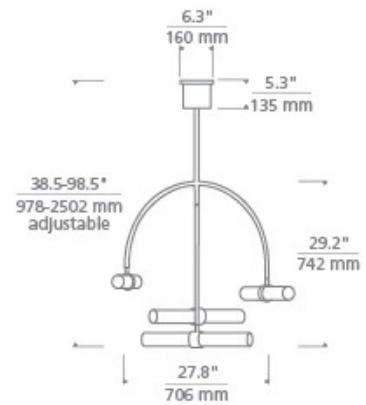

## SPECIFICATIONS

HARDWARE MATERIAL	Metal
SHADE MATERIAL	Glass
NET WEIGHT	9.5 lbs
HEIGHT	29.2in
WIDTH	27.8in
LENGTH	27.8in
UP LIGHT / DOWN LIGHT / BOTH?	
WET LISTED	
DAMP LISTED	Yes
DRY LISTED	
MIN. HANGING HEIGHT	38.5in
MAX HANGING HEIGHT	98.5in
TOTAL CORD LENGTH	
TOTAL STEM LENGTH	Up to 60in
STEM QTY	6
SLOPED CEILING ADAPTABLE?	No
GENERAL LISTING	UL Listed
INCLUDES	