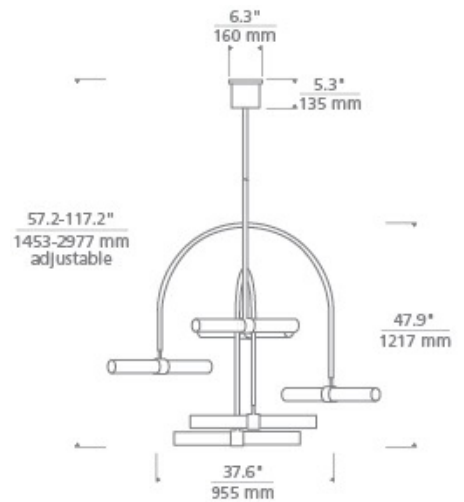

Nightshade Black

LAMPING

Includes 45 watts, 1650 total delivered lumens, 3000K LED modules. Dimmable with most LED compatible ELV and TRIAC dimmers. Includes (4) 12" and (2) 6" rigid stems in coordinating finish. Cannot be installed on sloped ceiling.

Natural Brass

Nightshade Black

ORDERING INFORMATION

700CLM	SHAPE OR SIZE	FINISH	LAMP
	6 6-LIGHT	NB NATURAL BRASS B NIGHTSHADE BLACK	-LED930 INTEGRATED LED 90 CRI 3000K 120V

This product can mount to either a 4" square electrical box with round plaster ring or an octagon electrical box.

700CLM _____

JOB NAME _____

NOTES _____

CALUMN 6-LIGHT CHANDELIER

SPECIFICATIONS

HARDWARE MATERIAL	Metal
SHADE MATERIAL	Glass
NET WEIGHT	17 lbs
HEIGHT	47.9in
WIDTH	37.6in
LENGTH	37.6in
UP LIGHT / DOWN LIGHT / BOTH?	
WET LISTED	
DAMP LISTED	Yes
DRY LISTED	
MIN. HANGING HEIGHT	57.2in
MAX HANGING HEIGHT	117.2in
TOTAL CORD LENGTH	
TOTAL STEM LENGTH	Up to 60in
STEM QTY	6
SLOPED CEILING ADAPTABLE?	No
GENERAL LISTING	UL Listed
INCLUDES	