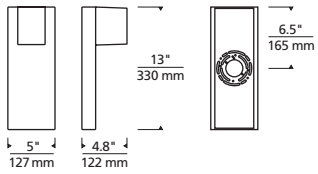

Quadrate

PHOTOMETRICS*

*For latest photometrics, please visit www.techlighting.com/OUTDOOR

QUADRATE

Total Lumen Output: 994
Total Power: 16
Luminaire Efficacy: 24
Color Temp: Warm Color Dimming (3000K - 2200K)
CRI: 90
BUG Rating: N/A