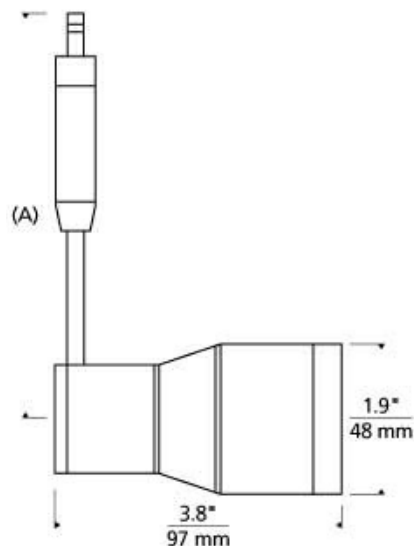

## SPECIFICATIONS

HARDWARE MATERIAL	Metal
SHADE MATERIAL	Metal
NET WEIGHT	0.5 lbs
HEIGHT	3.8in
WIDTH	1.9in
LENGTH	3.8in
BEAM SPREAD	
UP LIGHT / DOWN LIGHT / BOTH?	
WET LISTED	
DAMP LISTED	
DRY LISTED	Yes
MIN. HANGING HEIGHT	14in
MAX HANGING HEIGHT	14in
TOTAL CORD LENGTH	
SLOPED CEILING ADAPTABLE?	
GENERAL LISTING	
INCLUDES	