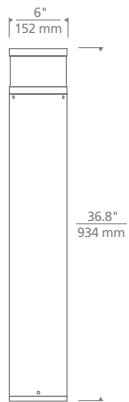

* Visit techlighting.com for specific warranty limitations and details.
 **Bollard base not suitable for branch circuit through wiring.

ARKAY 3 BOLLARD
shown in black

ARKAY 3 BOLLARD
shown in bronze

Shown with optional GFCI outlets

ORDERING INFORMATION

PRODUCT	CRI/CCT	LENGTH	FINISH	VOLTAGE	OPTIONS
7000BARK3	830	36 36"	B	UNV	NONE
	840		Z		IN-LINE FUSE
					PC
					EM
					GC

ARKAY THREE BOLLARD

Arkay Three Bollard

PHOTOMETRICS*

*For latest photometrics, please visit www.techlighting.com/OUTDOOR