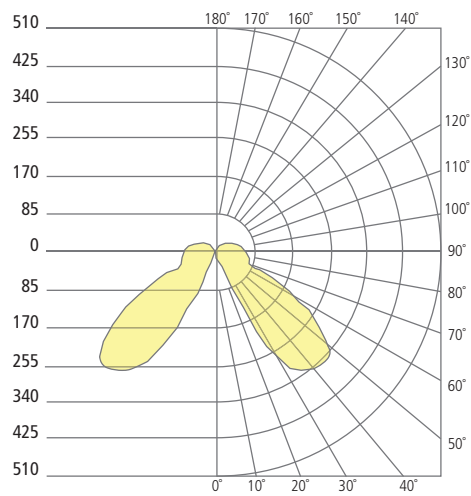

ARKAY THREE BOLLARD

PHOTOMETRICS*

*For latest photometrics, please visit www.techlighting.com/OUTDOOR

ARKAY THREE BOLLARD

Total Lumen Output: 1360
Total Power: 15.25
Luminaire Efficacy: 89.2
Color Temp: 3079K
CRI: 81.3
BUG Rating: BI-U3-G1

PROJECT INFO

FIXTURE TYPE & QUANTITY

JOB NAME & INFO

NOTES

© 2020 Tech Lighting, L.L.C. All rights reserved. The "Tech Lighting" graphic is a registered trademark. Tech Lighting reserves the right to change specifications for product improvements without notification.