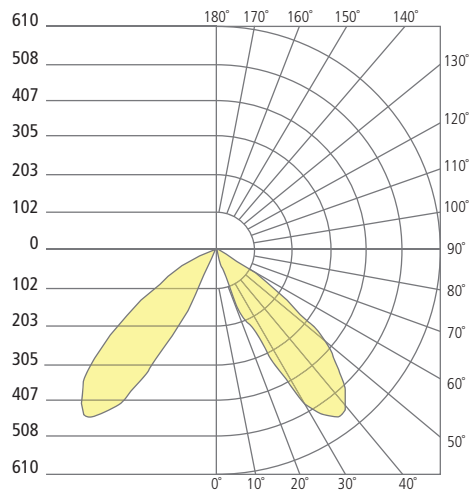

Arkay Two Bollard

PHOTOMETRICS*

*For latest photometrics, please visit www.techlighting.com/OUTDOOR

ARKAY TWO BOLLARD

Total Lumen Output: 1232.2
 Total Power: 24.22
 Luminaire Efficacy: 50.9
 Color Temp: 3119K
 CRI: 80.5
 BUG Rating: BI-U2-G0