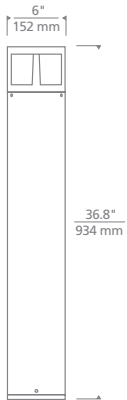

* Visit techlighting.com for specific warranty limitations and details.
 **Bollard base not suitable for branch circuit through wiring.

ARKAY 2 BOLLARD
shown in black

ARKAY 2 BOLLARD
shown in bronze

Shown with optional GFCI outlets

ORDERING INFORMATION

PRODUCT	CRI/CCT	LENGTH	FINISH	VOLTAGE	OPTIONS
7000BARK2	830	36 36"	B	UNV	NONE
	840		Z		IN-LINE FUSE
	80 CRI, 3000K		BLACK	120V-277V	BUTTON PHOTOCONTROL
	80 CRI, 4000K		BRONZE		EMERGENCY BACK-UP
					GFCI