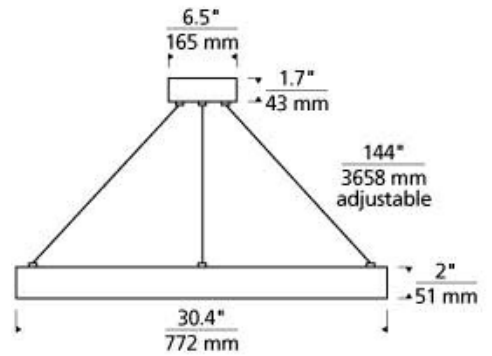

## ORDERING INFORMATION

700BOD	SHAPE OR SIZE	FINISH	LAMP
	30 30" DIAMETER	Z ANTIQUE BRONZE S SATIN NICKEL	-LED930 INTEGRATED LED 90 CRI 3000K 120V (T24)

700BOD \_\_\_\_\_

JOB NAME \_\_\_\_\_

NOTES \_\_\_\_\_

## SPECIFICATIONS

HARDWARE MATERIAL	Metal
SHADE MATERIAL	Aluminum
NET WEIGHT	10 lbs
HEIGHT	2in
WIDTH	30.4in
LENGTH	30.4in
UP LIGHT / DOWN LIGHT / BOTH?	
WET LISTED	
DAMP LISTED	Yes
DRY LISTED	
MIN. HANGING HEIGHT	15.7in
MAX HANGING HEIGHT	147.7in
TOTAL CORD LENGTH	144in
TOTAL STEM LENGTH	
STEM QTY	
SLOPED CEILING ADAPTABLE?	Yes 45° Max
GENERAL LISTING	ETL Listed
INCLUDES	