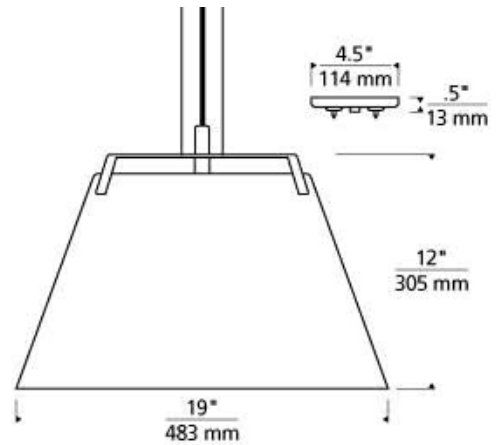

700 _____ DEVP _____

JOB NAME _____

NOTES _____

DEVIN PENDANT

SPECIFICATIONS

HARDWARE MATERIAL	Metal
SHADE MATERIAL	Glass
NET WEIGHT	8 lbs
HEIGHT	12in
WIDTH	19in
LENGTH	19in
UP LIGHT / DOWN LIGHT / BOTH?	
WET LISTED	
DAMP LISTED	Yes
DRY LISTED	
MIN. HANGING HEIGHT	18.5in
MAX HANGING HEIGHT	156.5in
TOTAL CORD LENGTH	144in
TOTAL STEM LENGTH	
STEM QTY	
SLOPED CEILING ADAPTABLE?	Yes 45° Max
GENERAL LISTING	ETL Listed
INCLUDES	