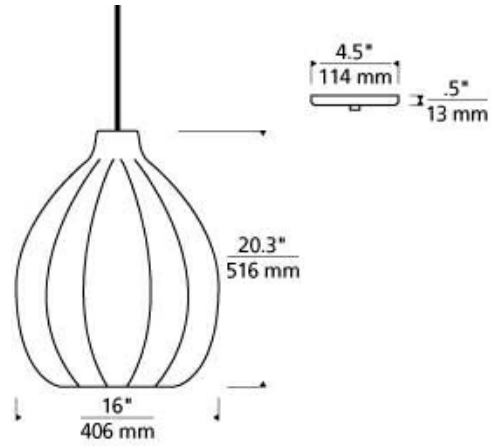

Clear
Incandescent

Clear
Incandescent

Smoke
Incandescent

Surf Green
Incandescent

LAMPING

Rated for (1) 60 watt max, E26 medium base lamp (Lamp Not Included). LED includes (1) 120 volt 3.5 watt, 250 delivered lumen, 2700K, medium base LED vintage squirrel cage lamp. Dimmable with most LED compatible ELV and TRIAC dimmers. Black ships with six feet of field-cutttable black cloth cord. Satin Nickel ships with six feet of field-cutttable cable.

JOB NAME _____

NOTES _____

HARPER PENDANT

SPECIFICATIONS

HARDWARE MATERIAL	Metal
SHADE MATERIAL	Glass
NET WEIGHT	13 lbs
HEIGHT	20.3in
WIDTH	16in
LENGTH	16in
UP LIGHT / DOWN LIGHT / BOTH?	
WET LISTED	
DAMP LISTED	Yes
DRY LISTED	
MIN. HANGING HEIGHT	26.8in
MAX HANGING HEIGHT	92.8in
TOTAL CORD LENGTH	72in
TOTAL STEM LENGTH	
STEM QTY	
SLOPED CEILING ADAPTABLE?	Yes 45° Max
GENERAL LISTING	ETL Listed
INCLUDES	