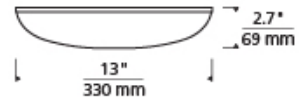

LAMPING

6in diameter includes 12 watt, 631 delivered lumen, 2700K or 3000K LED module. 13in diameter includes 42 watt, 2004 delivered lumen, 2700K or 3000K LED module.

Satin Nickel
13"

Satin Nickel
13"

ORDERING INFORMATION

700FMMGN LENGTH (A)	FINISH	LAMP
13 13"	S SATIN NICKEL	-LED927 LED 90 CRI 2700K 120V -LED927-277 LED 90 CRI 2700K 277V -LED930 LED 90 CRI 3000K 120V -LED930-277 LED 90 CRI 3000K 277V

700FMMGN _____

JOB NAME _____

NOTES _____

MEGAN CEILING

SPECIFICATIONS

HARDWARE MATERIAL	Metal
SHADE MATERIAL	Acrylic
NET WEIGHT	3.5 lbs
HEIGHT	2.7in
WIDTH	13in
LENGTH	13in
UP LIGHT / DOWN LIGHT / BOTH?	
WET LISTED	
DAMP LISTED	Yes
DRY LISTED	
WALL / CEILING MOUNT	
GENERAL LISTING	ETL Listed
INCLUDES	