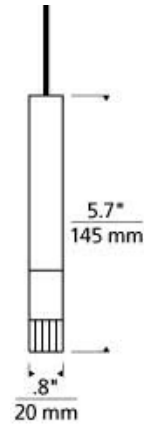

Aged Brass

LAMPING

Includes 1.2 watt, 67.6 total delivered lumen, 2700K LED module and six feet of field-cutttable cable. Dimmable with most LED compatible ELV or Triac dimmers. Ships with 6 feet of field-cutttable cable. Aged brass ships with bronze cable. Chrome and Satin nickel finish with Satin cable.

Satin Nickel

Aged Brass

ORDERING INFORMATION

700	SYSTEM	MXY	FINISH	LAMP
	FJ FREEJACK		R AGED BRASS	-LED927 LED 90 CRI 2700K
	KL KABLE LITE		S SATIN NICKEL	
	MP MONOPOINT			
	MO MONORAIL			

Note. Note. MP includes 4" Round Flush Canopy.
 Chrome not offered on Monorail & Two-Circuit Monorail.
 Aged Brass not offered with Kable Lite or Two-Circuit Monorail.

700 _____ MXY _____

JOB NAME _____

NOTES _____

SPECIFICATIONS

HARDWARE MATERIAL

SHADE MATERIAL	Metal
NET WEIGHT	0.23 lbs
HEIGHT	5.7in
WIDTH	0.8in
LENGTH	0.8in
UP LIGHT / DOWN LIGHT / BOTH?	
WET LISTED	
DAMP LISTED	
DRY LISTED	
MIN. HANGING HEIGHT	
MAX HANGING HEIGHT	72in
SLOPED CEILING ADAPTABLE?	Yes
GENERAL LISTING	ETL Listed
INCLUDES	