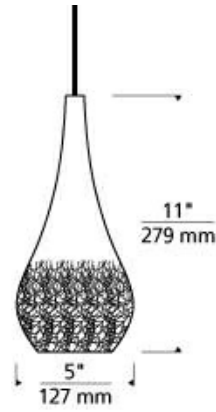

700 _____ SEG _____

JOB NAME _____

NOTES _____

SEGURO PENDANT

SPECIFICATIONS

HARDWARE MATERIAL	
SHADE MATERIAL	
NET WEIGHT	3.5 lbs
HEIGHT	11in
WIDTH	5in
LENGTH	5in
UP LIGHT / DOWN LIGHT / BOTH?	
WET LISTED	
DAMP LISTED	
DRY LISTED	Yes
MIN. HANGING HEIGHT	17.5in
MAX HANGING HEIGHT	83.5in
SLOPED CEILING ADAPTABLE?	Yes 45° Max
GENERAL LISTING	ETL Listed
INCLUDES	