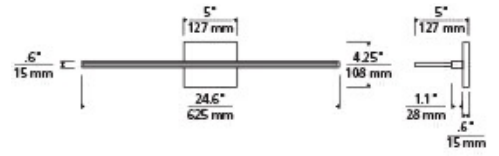

## ORDERING INFORMATION

700BCSPAN SHAPE OR SIZE	LENGTH (A)	FINISH	LAMP
A DIRECT	2 24"	C CHROME	-LED930 LED 90 CRI 3000K 120V
B DIRECT/INDIRECT		S SATIN NICKEL	-LED930-277 LED 90 CRI 3000K 277V

700BCSPAN \_\_\_\_\_

## SPECIFICATIONS

HARDWARE MATERIAL	Metal
SHADE MATERIAL	Acrylic
NET WEIGHT	3 lbs
HEIGHT	4.25in
WIDTH	5in
LENGTH	24.6in
WET LISTED	
DAMP LISTED	
DRY LISTED	
GENERAL LISTING	ETL Listed
INCLUDES	