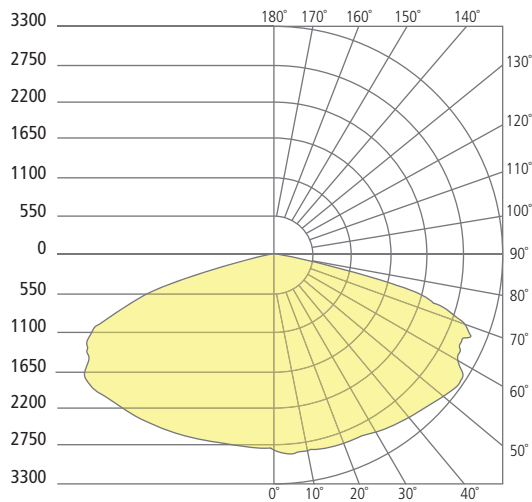

TAAG 10
shown in bronze

TAAG 10
shown in charcoal

* Visit techlighting.com for specific warranty limitations and details.

ORDERING INFORMATION

| PRODUCT | CRI/CCT | LENGTH | LENS | FINISH | VOLTAGE | DISTRIBUTION | OPTIONS |
|-----------------|--|---------------|----------------|--------------------------------------|----------------------|--|--|
| 7000WTAG | 830 80 CRI, 3000K 840 80 CRI, 4000K | 10 10" | C CLEAR | Z BRONZE H CHARCOAL | UNV 120V-277V | 3 TYPE 3 DISTRIBUTION 4 TYPE 4 DISTRIBUTION | NONE BUTTON PHOTOCONTROL IN-LINE FUSE SURGE PROTECTION BUTTON PHOTOCONTROL & IN-LINE FUSE BUTTON PHOTOCONTROL & SURGE PROTECTION IN-LINE FUSE & SURGE PROTECTION BUTTON PHOTOCONTROL, IN-LINE FUSE & SURGE PROTECTION |

Taag 10

PHOTOMETRICS*

*For latest photometrics, please visit www.techlighting.com/OUTDOOR

TAAG 10 TYPE 3 DISTRIBUTION

| | |
|---------------------|----------|
| Total Lumen Output: | 8889 |
| Total Power: | 77 |
| Luminaire Efficacy: | 115 |
| Color Temp: | 4000K |
| CRI: | 80+ |
| BUG Rating: | B2-U1-G2 |

TAAG 10 TYPE 4 DISTRIBUTION

| | |
|---------------------|----------|
| Total Lumen Output: | 8873 |
| Total Power: | 76 |
| Luminaire Efficacy: | 117 |
| Color Temp: | 4000K |
| CRI: | 80+ |
| BUG Rating: | B2-U1-G2 |