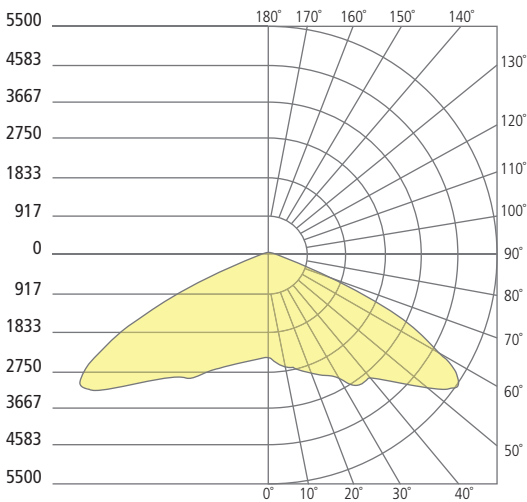

TAAG 10
shown in bronze

TAAG 10
shown in charcoal

* Visit techlighting.com for specific warranty limitations and details.

ORDERING INFORMATION

| PRODUCT | CRI/CCT | LENGTH | LENS | FINISH | VOLTAGE | DISTRIBUTION | OPTIONS |
|-----------------|--|---------------|----------------|--------------------------------------|----------------------|--|--|
| 7000WTAG | 830 80 CRI, 3000K 840 80 CRI, 4000K | 10 10" | C CLEAR | Z BRONZE H CHARCOAL | UNV 120V-277V | 3 TYPE 3 DISTRIBUTION 4 TYPE 4 DISTRIBUTION | NONE BUTTON PHOTOCONTROL IN-LINE FUSE SURGE PROTECTION BUTTON PHOTOCONTROL & IN-LINE FUSE BUTTON PHOTOCONTROL & SURGE PROTECTION IN-LINE FUSE & SURGE PROTECTION BUTTON PHOTOCONTROL, IN-LINE FUSE & SURGE PROTECTION |

Taag 10

PHOTOMETRICS*

*For latest photometrics, please visit www.techlighting.com/OUTDOOR

TAAG 10 TYPE 3 DISTRIBUTION

| | |
|---------------------|----------|
| Total Lumen Output: | 8889 |
| Total Power: | 77 |
| Luminaire Efficacy: | 115 |
| Color Temp: | 4000K |
| CRI: | 80+ |
| BUG Rating: | B2-U1-G2 |

TAAG 10 TYPE 4 DISTRIBUTION

| | |
|---------------------|----------|
| Total Lumen Output: | 8873 |
| Total Power: | 76 |
| Luminaire Efficacy: | 117 |
| Color Temp: | 4000K |
| CRI: | 80+ |
| BUG Rating: | B2-U1-G2 |