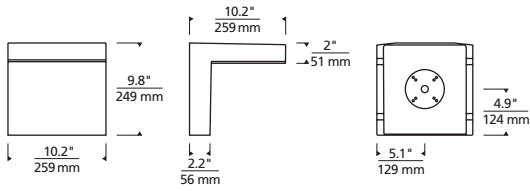

TAAG 10
shown in bronze

TAAG 10
shown in charcoal

* Visit techlighting.com for specific warranty limitations and details.

ORDERING INFORMATION

| PRODUCT | CRI/CCT | LENGTH | LENS | FINISH | VOLTAGE | DISTRIBUTION | OPTIONS |
|-----------------|--|---------------|----------------|--------------------------------------|----------------------|--|--|
| 7000WTAG | 830 80 CRI, 3000K 840 80 CRI, 4000K | 10 10" | C CLEAR | Z BRONZE H CHARCOAL | UNV 120V-277V | 3 TYPE 3 DISTRIBUTION 4 TYPE 4 DISTRIBUTION | NONE BUTTON PHOTOCONTROL IN-LINE FUSE SURGE PROTECTION BUTTON PHOTOCONTROL & IN-LINE FUSE BUTTON PHOTOCONTROL & SURGE PROTECTION IN-LINE FUSE & SURGE PROTECTION BUTTON PHOTOCONTROL, IN-LINE FUSE & SURGE PROTECTION |

Taag 10

PHOTOMETRICS*

*For latest photometrics, please visit www.techlighting.com/OUTDOOR

TAAG 10 TYPE 3 DISTRIBUTION

| | |
|---------------------|----------|
| Total Lumen Output: | 8889 |
| Total Power: | 77 |
| Luminaire Efficacy: | 115 |
| Color Temp: | 4000K |
| CRI: | 80+ |
| BUG Rating: | B2-U1-G2 |