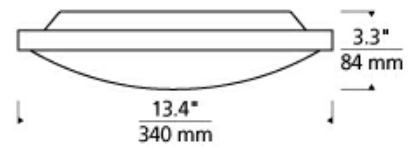

## SPECIFICATIONS

HARDWARE MATERIAL	Metal
SHADE MATERIAL	Glass
NET WEIGHT	3 lbs
HEIGHT	3.3in
WIDTH	13.4in
LENGTH	13.4in
UP LIGHT / DOWN LIGHT / BOTH?	
WET LISTED	
DAMP LISTED	Yes
DRY LISTED	
WALL / CEILING MOUNT	
GENERAL LISTING	ETL Listed
INCLUDES	