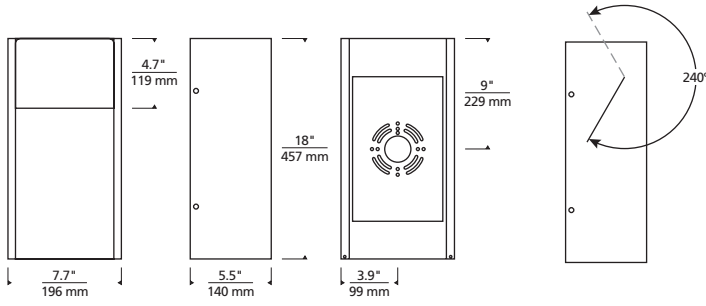

Outstanding protection against the elements:

- Powder coat finishes
- Stainless Steel mounting hardware
- IP65 rated

Head pivots 240° for wall grazing or directional illumination

SPECIFICATIONS

LUMENS	45°: 1613.3, 0°: 909.6
WATTS	20.4
VOLTAGE	Universal 120-277V, with integral transient 2.5kV surge protection (driver)
DIMMING	0-10, ELV
LIGHT DISTRIBUTION	Adjustable
OPTICS	40° (2)
MOUNTING OPTIONS	Wall
ADJUSTABILITY	Head pivots 240°
PERFORMANCE OPTIONS	Photocontrol / In-Line Fuse
CCT	2700K, 3000K or 4000K
CRI	90+
COLOR BINNING	3 Step
BUG RATING	45° B0-U1-G1, 0°: B1-U0-G0
DARK SKY	Compliant (Aimed down)
WET LISTED	IP65
GENERAL LISTING	ETL
CALIFORNIA TITLE 24	Can be used to comply with CEC 2019 Title 24 Part 6 for outdoor use. Registration with CEC Appliance Database not required.
START TEMP	-30°C
FIELD SERVICEABLE LED	Yes
CONSTRUCTION	Aluminum
HARDWARE	Stainless Steel
FINISH	Powder Coat
LED LIFETIME	L70: >60,000 Hours
WARRANTY*	5 Years
WEIGHT	16.1 lbs.

* Visit techlighting.com for specific warranty limitations and details.

ZUR 18 WALL
shown in black

ZUR 18 WALL
shown in bronze

ORDERING INFORMATION

PRODUCT	CRI/CCT	LENGTH	FINISH	VOLTAGE	DISTRIBUTION	OPTIONS
7000WZUR	927 90 CRI, 2700K 930 90 CRI, 3000K 940 90 CRI, 4000K	18 18"	Z BRONZE B BLACK	UNV 120V-277V	A ADJUSTABLE	NONE PC BUTTON PHOTOCONTROL LF IN-LINE FUSE

ZUR 18 WALL SCONCE

Zur Scence

Head rotation

PHOTOMETRICS*

*For latest photometrics, please visit www.techlighting.com/OUTDOOR

ZUR 18 WALL - 45°

Total Lumen Output: 1613.3
 Total Power: 20.4
 Luminaire Efficacy: 79
 Color Temp: 3000K
 CRI: 90+
 BUG Rating: B0-U1-G1