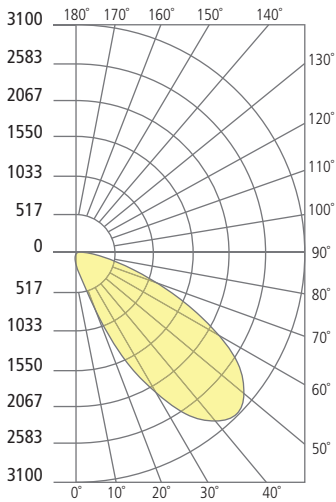

ZUR 18 WALL SCONCE

Zur Scence

Head rotation

PHOTOMETRICS*

*For latest photometrics, please visit www.techlighting.com/OUTDOOR

ZUR 18 WALL - 45°

Total Lumen Output: 1613.3
 Total Power: 20.4
 Luminaire Efficacy: 79
 Color Temp: 3000K
 CRI: 90+
 BUG Rating: B0-U1-G1

ZUR 18 WALL - 0°

Total Lumen Output: 909.6
 Total Power: 20.4
 Luminaire Efficacy: 79
 Color Temp: 3000K
 CRI: 90+
 BUG Rating: B1-U0-G0

PROJECT INFO

FIXTURE TYPE & QUANTITY

JOB NAME & INFO

NOTES

© 2020 Tech Lighting, L.L.C. All rights reserved. The "Tech Lighting" graphic is a registered trademark. Tech Lighting reserves the right to change specifications for product improvements without notification.