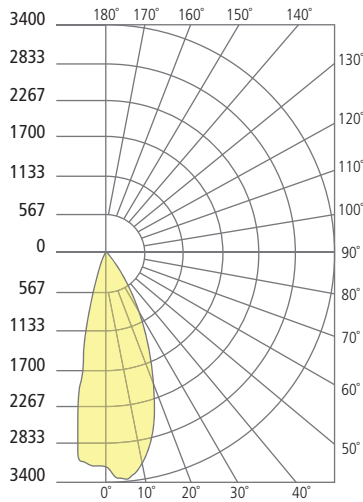

ZUR 18 WALL SCONCE

Zur Scence

Head rotation

PHOTOMETRICS*

*For latest photometrics, please visit www.techlighting.com/OUTDOOR

ZUR 18 WALL - 45°

Total Lumen Output: 1613.3
 Total Power: 20.4
 Luminaire Efficacy: 79
 Color Temp: 3000K
 CRI: 90+
 BUG Rating: B0-U1-G1

ZUR 18 WALL - 0°

Total Lumen Output: 909.6
 Total Power: 20.4
 Luminaire Efficacy: 79
 Color Temp: 3000K
 CRI: 90+
 BUG Rating: B1-U0-G0

PROJECT INFO

FIXTURE TYPE & QUANTITY

JOB NAME & INFO

NOTES

© 2020 Tech Lighting, L.L.C. All rights reserved. The "Tech Lighting" graphic is a registered trademark. Tech Lighting reserves the right to change specifications for product improvements without notification.